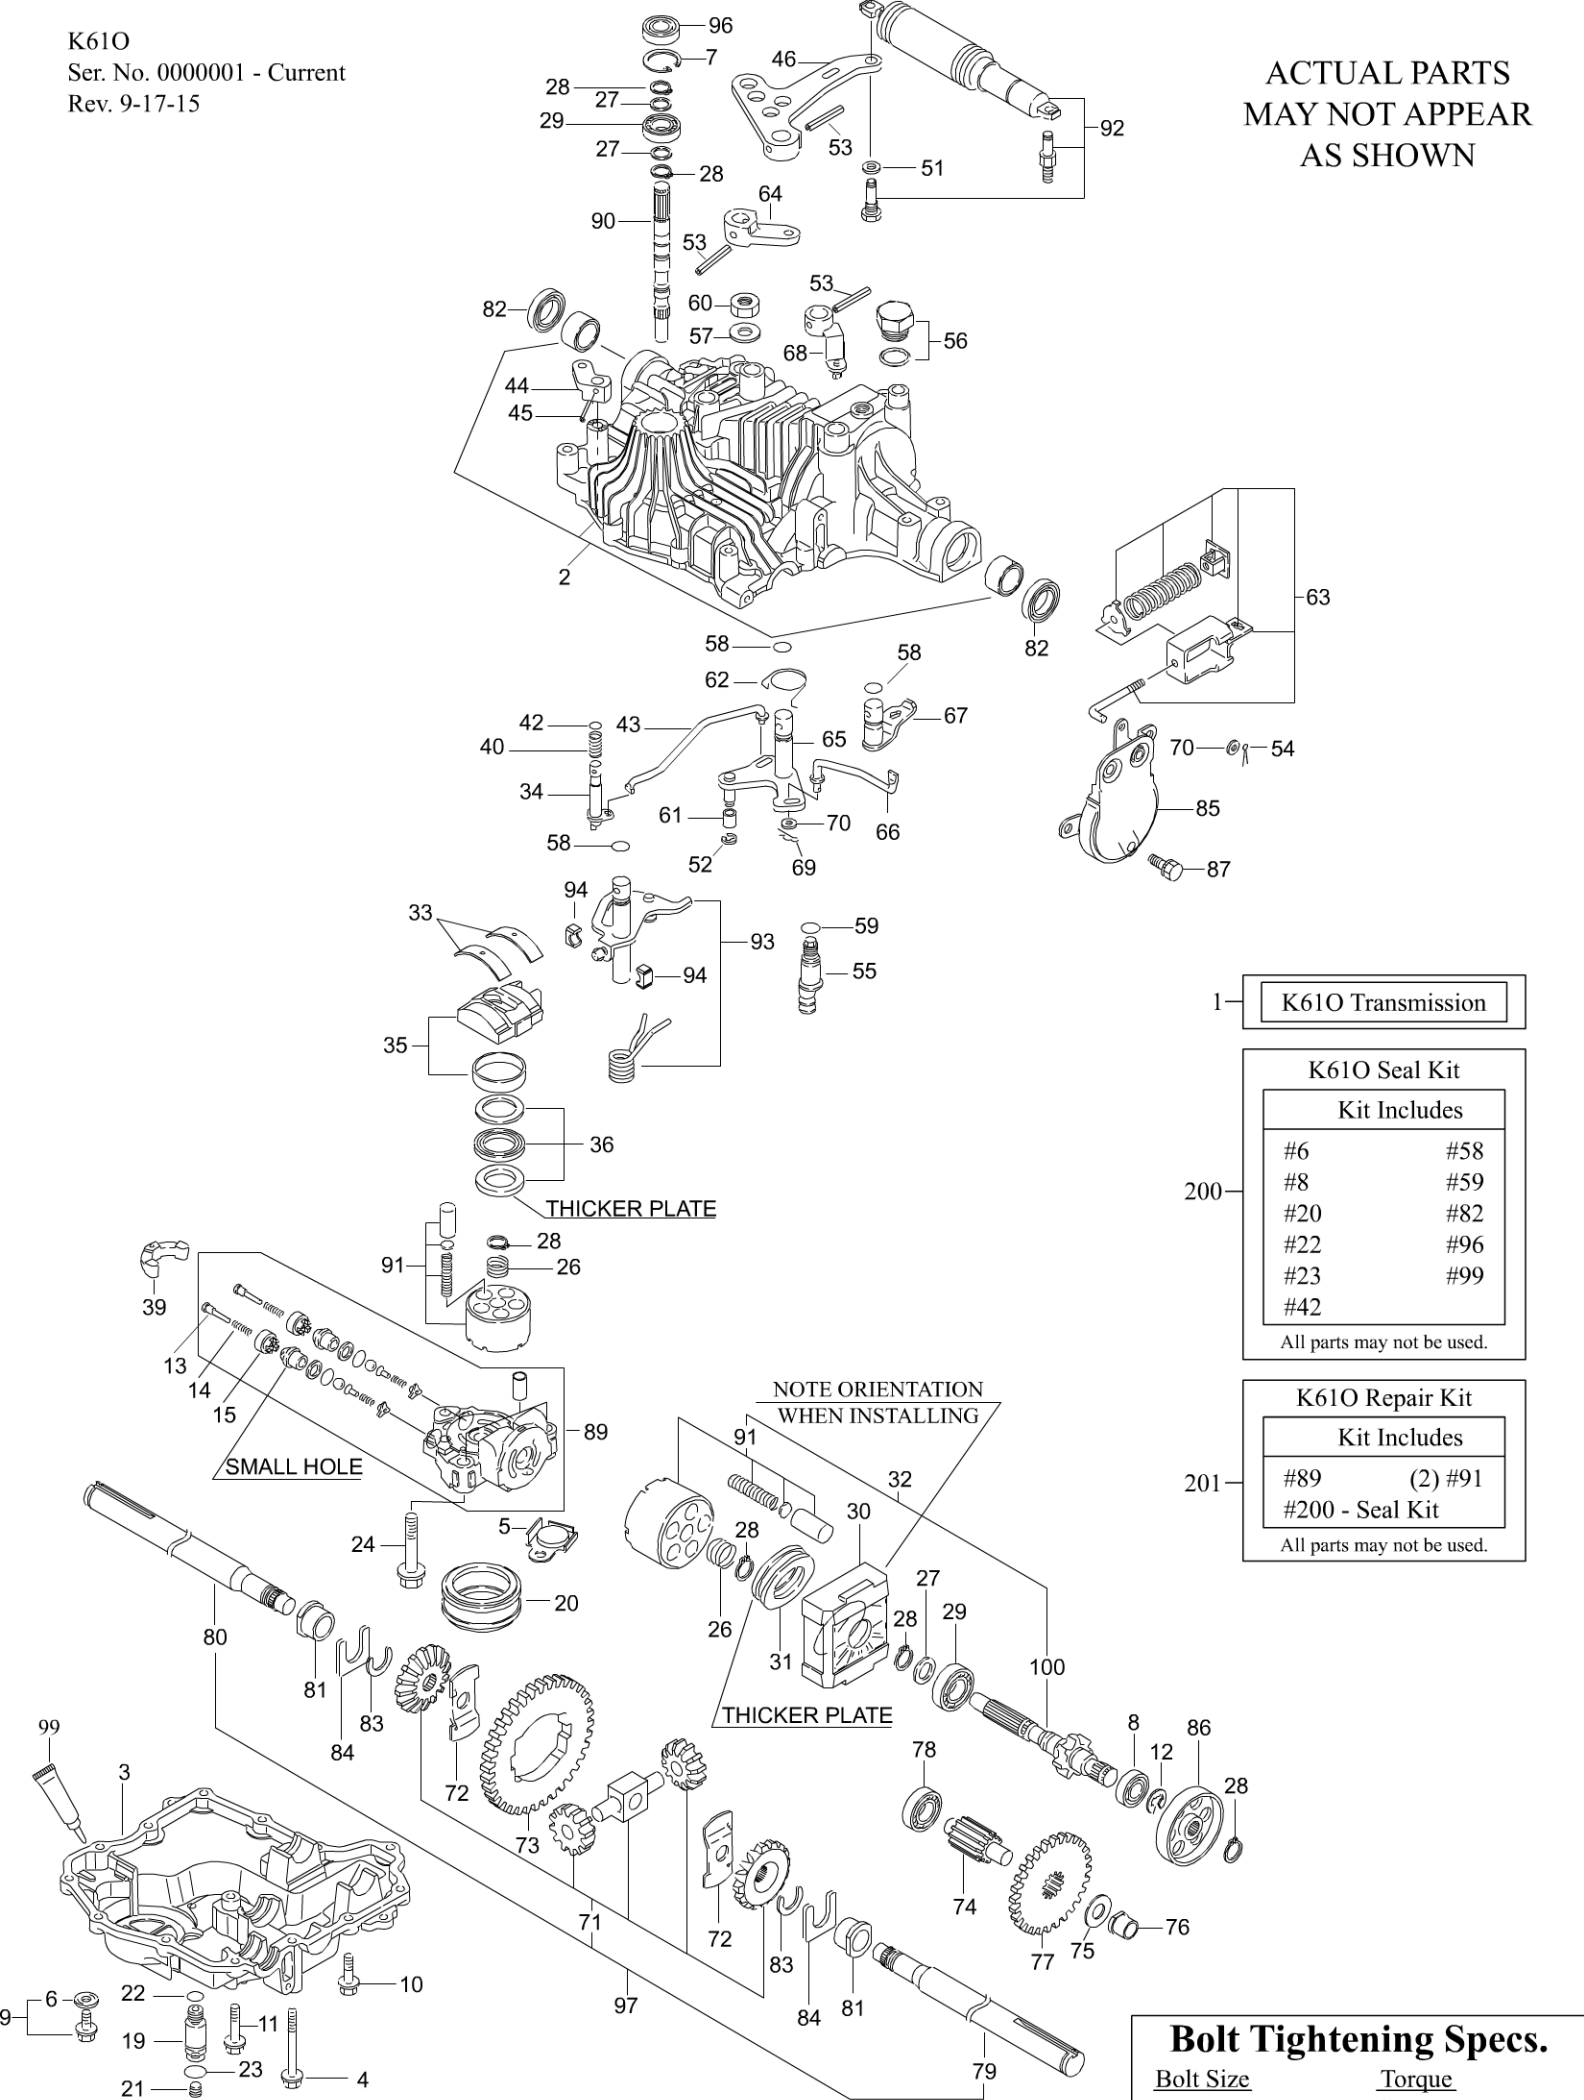

ACTUAL PARTS
MAY NOT APPEAR
AS SHOWN

1 K61O Transmission

200 K61O Seal Kit

Kit Includes

#6	#58
#8	#59
#20	#82
#22	#96
#23	#99
#42	

All parts may not be used.

201 K61O Repair Kit

Kit Includes

#89	(2) #91
#200	- Seal Kit

All parts may not be used.

Bolt Tightening Specs.

Bolt Size	Torque
M8	16~18 ft.lb. (21~24 N.m)
M10	33~47 ft.lb. (45~64 N.m)