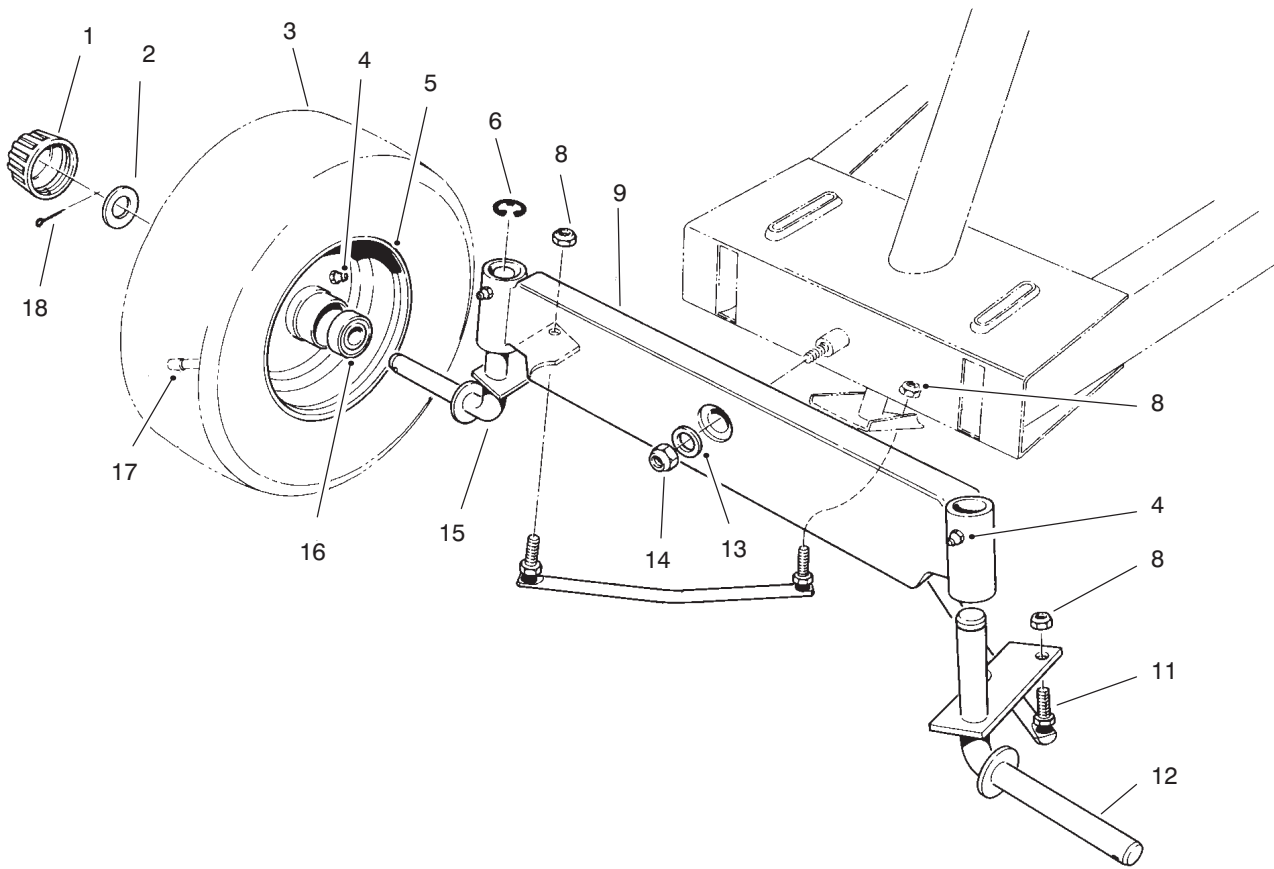

C-0003A

FRONT AXLE ASSEMBLY

Ref. No.	Part No.	Description	No. Used
1	61-9780	Cap - Hub	2
2	28-2480	Washer - Flat	2
3	231-116	Tire	2
4	302-5	Fitting - Grease	4
5	217-80	Rim	2
6	32151-48	Ring - Retaining	2
8	3296-4	Nut - Lock	4
9	67-0990	Axle - Front	1
11	67-0880	Assembly - Tie Rod	2

Ref. No.	Part No.	Description	No. Used
12	67-0810-01	Spindle - L.H.	1
13	3256-26	Washer - Flat	1
14	3296-25	Nut - Lock	1
15	67-0800-01	Spindle - R.H.	1
16	110513	Bearing	4
17	232-27	Valve Stem w/Cap	2
18	3272-12	Pin - Cotter	2
*	232-44	Tube - Inner	2

* Not Illustrated