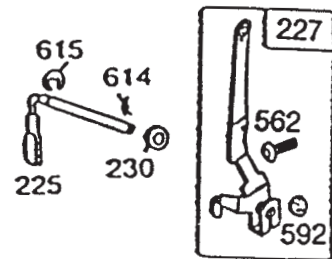

BRIGGS & STRATTON MODEL NO. 195707-0121-01

358 GASKET SET

* REQUIRES SPECIAL TOOLS TO INSTALL.
SEE REPAIR INSTRUCTION MANUAL.

Assemblies include all parts shown in frames.