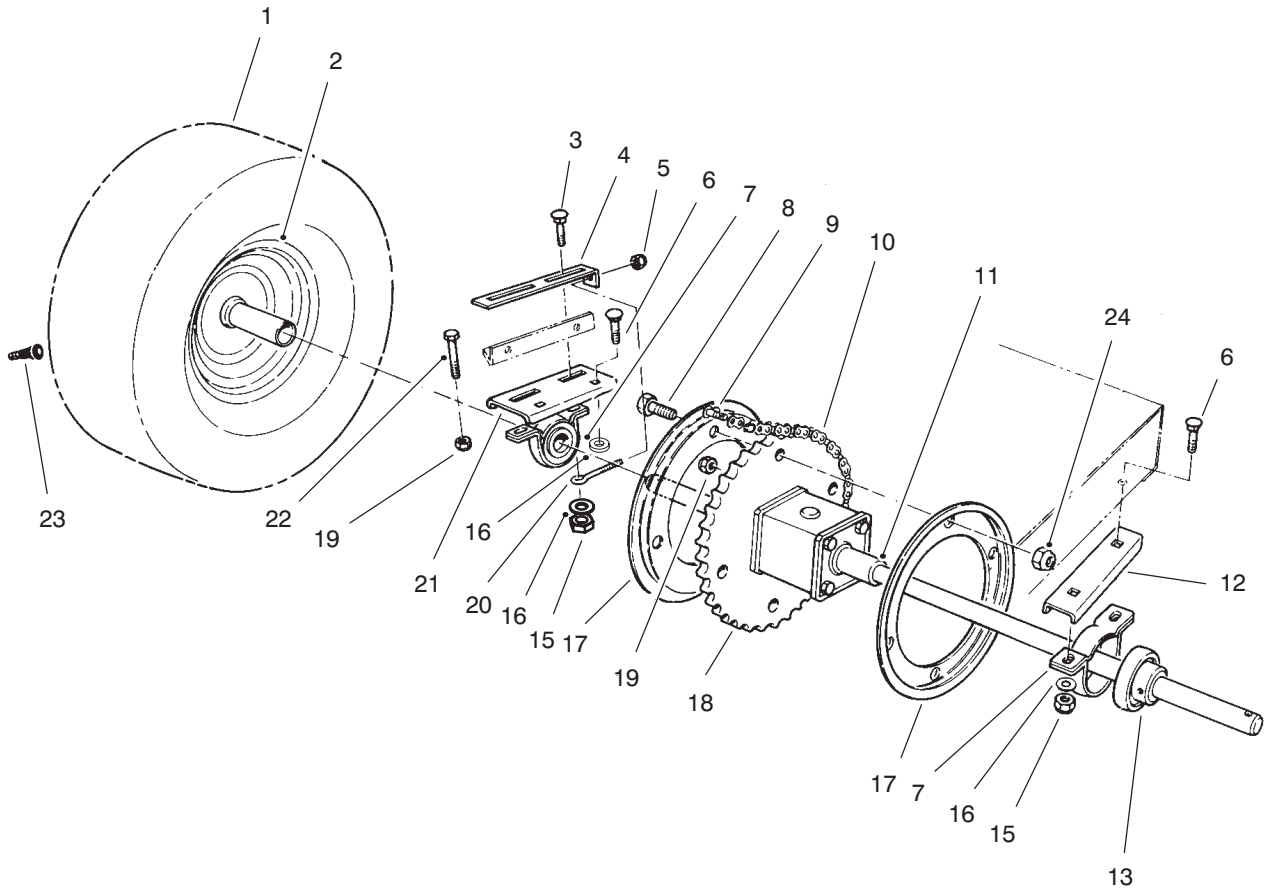

*Not Illustrated

C-2378

ELECTRICAL SCHEMATIC

Ref. No.	Part No.	Description	No. Used
1	93-7444	Harness - Wire	1

Ref. No.	Part No.	Description	No. Used

C-0008B

REAR AXLE ASSEMBLY

Ref. No.	Part No.	Description	No. Used
1	231-115	Tire	2
2	44-9760	Rim	2
3	3231-4	Bolt - Carriage	2
4	61-9990	Plate - Adjusting	1
5	3296-42	Nut - Lock	1
6	3231-25	Bolt - Carriage	4
7	47-1480	Mount - Bearing	2
8	321-4	Screw - Cap Hex. Hd.	4
9	2710-11	Link - Connecting	1
10	67-0910	Chain (Incl. Ref. #9)	1
11	56-9960	Differential	1
12	66-6630-03	Support L.H.	1

Ref. No.	Part No.	Description	No. Used
13	47-1490	Bearing (Incl. Ref. #14)	2
15	3296-39	Nut - Lock	6
16	3256-24	Washer - Flat	6
17	76-1580-03	Guide - Chain	2
18	76-4010	Sprocket	1
19	3296-29	Nut - Lock	6
20	61-9980	Screw - Adjusting	1
21	66-6620-03	Support R.H.	1
22	46-2511	Bolt - Axle	2
23	232-27	Valve Stem w/Cap	2
24	3296-8	Nut - Lock	4
*	232-40	Tube - Inner	2