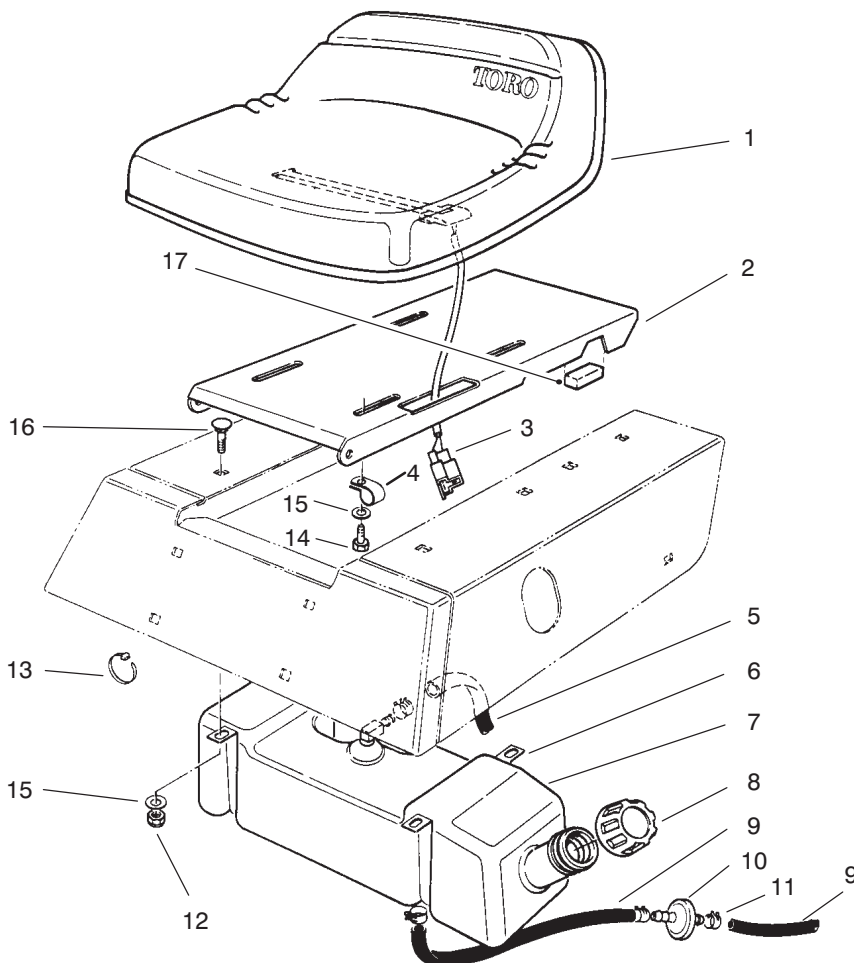

C-0002A

SEAT & GAS TANK ASSEMBLY

Ref. No.	Part No.	Description	No. Used	Ref. No.	Part No.	Description	No. Used
1	66-6680	Seat	1	10	56-6360	Filter	1
2	67-1241	Base - Seat	1	11	2412-98	Clamp - Hose	5
3	38-1420	Switch - Seat	1	12	3296-29	Nut - Lock	4
4	18-2970	R-Clamp	1	13	3290-378	Tie - Cable	1
5	47-2986	Hose - Gas	1	14	322-3	Screw - Cap Hex. Hd.	4
6	67-0950	Strap - Tank, Gas	2	15	3256-23	Washer - Flat	8
7	80-4580	Tank - Gas	1	16	3230-20	Bolt - Carriage	4
8	55-3576	Assembly - Cap, Gas	1	17	66-6920	Pad - Isolator	2
9	47-2964	Hose - Gas	2