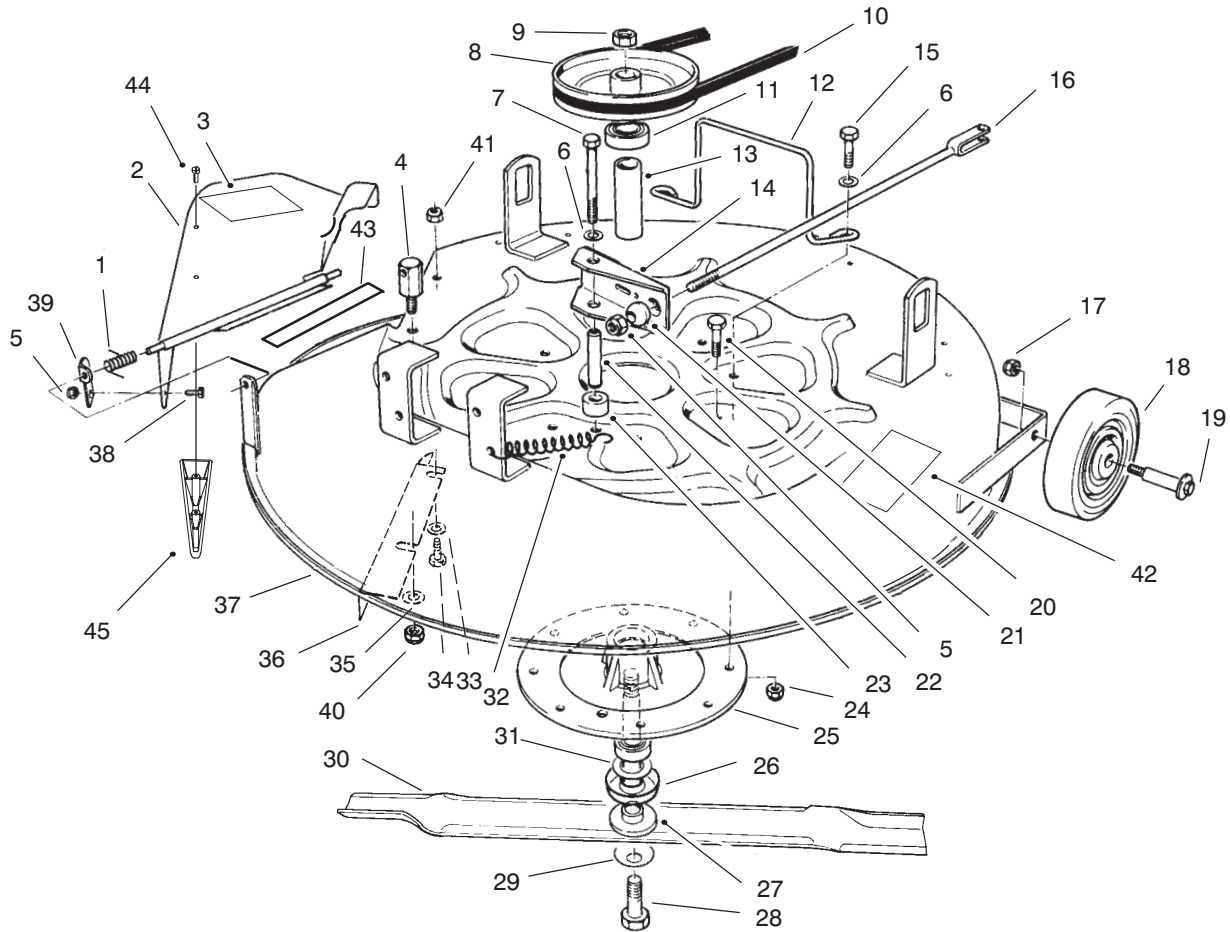

C-0001B

CUTTING UNIT ASSEMBLY

Ref. No.	Part No.	Description	No. Used
1	28-8010	Spring	1
2	93-9492	Deflector (Incl. Ref. #3)	1
3	93-7010	Decal - Danger	1
4	67-0140	Post - Pivot	1
5	3296-8	Nut - Lock	2
6	3256-23	Washer - Lock	3
7	322-19	Screw - Cap Hex. Hd.	1
8	80-4420	Pulley - Deck	1
9	3219-6	Nut - Hex.	1
10	67-1390	V-Belt	1
11	38-7820	Bearing - Ball	2
12	80-4520	Guide - Belt	1
13	62-3660	Spacer - Bearing	1
14	67-1370	Assy. - Brake, Deck	1
15	322-6	Screw - Cap Hex. Hd.	2
16	67-0570	Rod W.A. - Brake, Deck	1
17	3296-39	Nut - Lock	2
18	61-9760	Wheel - Deck	2
19	56-6590	Bolt - Wheel	2
20	322-3	Screw - Cap Hex. Hd.	6
21	67-0710	Ball - Swivel	1
22	67-0730	Post - Mount, Brake	1
23	76-3810	Spacer - Brake, Deck	1

Ref. No.	Part No.	Description	No. Used
24	3296-29	Nut - Lock	9
25	67-0970	Hub - Spindle	1
26	80-4360	Shield - Bearing	1
27	80-4340	Shaft - Spindle	1
28	26-0671	Bolt - Blade	1
29	3290-465	Washer - Belleville	1
30	67-0200	Blade	1
31	80-4380	Spacer - Spindle	1
32	67-1440	Spring - Brake	1
33	3256-22	Washer - Flat	1
34	3234-21	Screw - Cap Hex. Hd.	1
35	3256-24	Washer - Flat	1
36	67-0130-01	Baffle	1
37	16-2199	Deck (Incl. Ref. #42)	1
38	321-5	Screw - Cap Hex. Hd.	9
39	67-1600-01	Bracket - Deflector	1
40	3296-59	Nut - Lock	1
41	3296-42	Nut - Lock	1
42	93-7010	Decal - Danger	1
43	93-7009	Decal - Warning	1
44	32144-111	Screw - Phillips Pan Hd.	4
45	93-7696	Kicker - CE	2