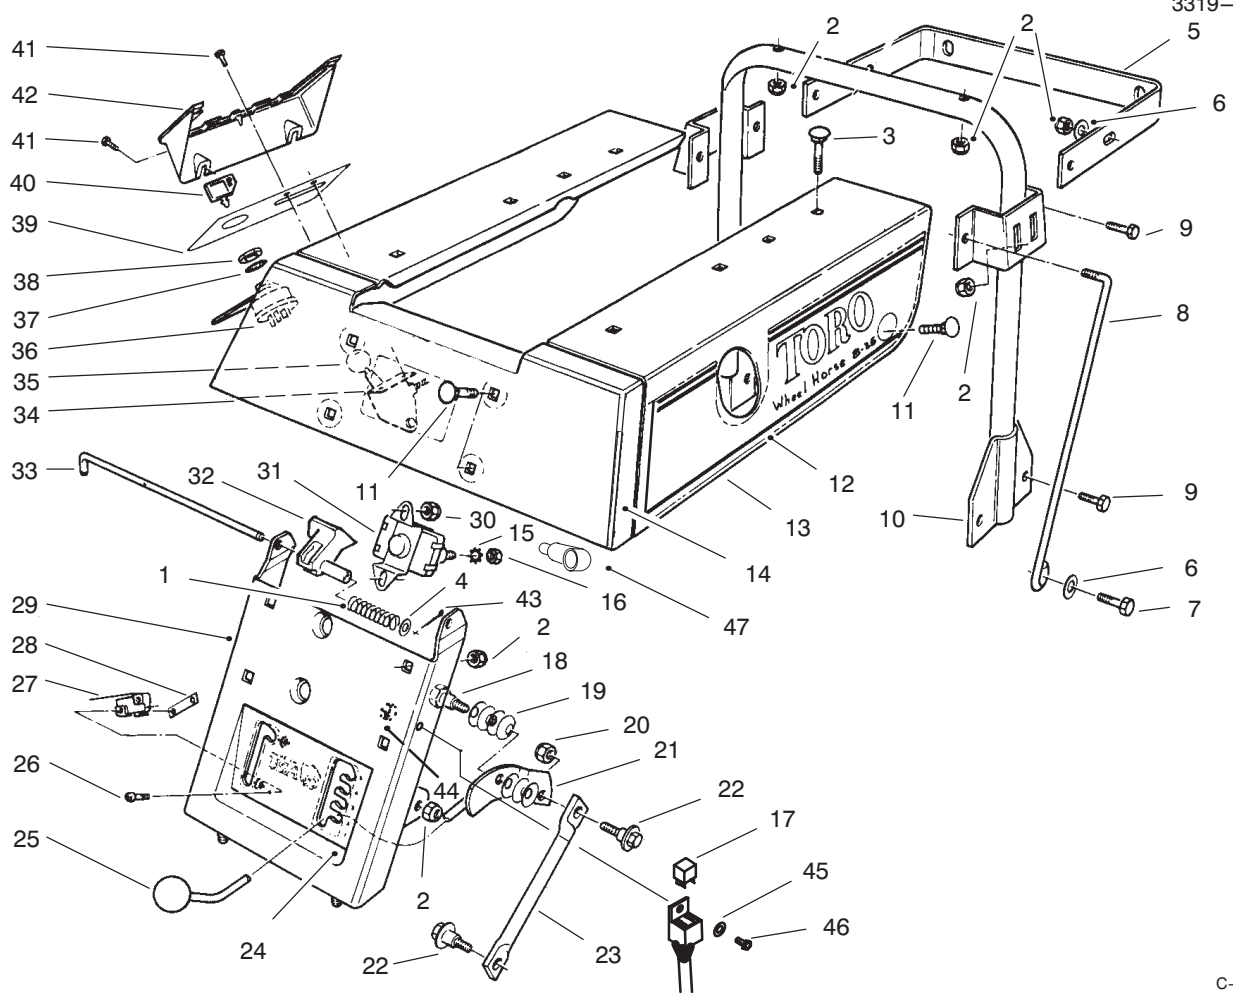

C-0007B

REAR BODY ASSEMBLY

Ref. No.	Part No.	Description	No. Used
1	71-8310	Spring - Prop, Seat	1
2	3296-29	Nut - Lock	11
3	3230-3	Bolt - Carriage	2
4	3256-22	Washer - Flat	1
5	67-1500-03	Bar - Stand	1
6	3256-23	Washer - Flat	4
7	322-5	Screw - Cap Hex. Hd.	2
8	67-1480	Brace - Support, Seat	2
9	322-3	Screw - Cap Hex. Hd.	6
10	67-0790-03	Support W.A. - Seat	1
11	3230-20	Bolt - Carriage	6
12	92-7979	Decal - Toro L.H.	1
*	92-7980	Decal - Toro R.H.	1
13	67-0231-01	Body W.A. - Rear	1
14	92-7978	Decal - Insignia	1
15	3253-3	Washer - Lock	2
16	3218-1	Nut - Jam	2
17	116397	Relay	1
18	28-0540	Bolt - Shoulder	1
19	3290-413	Washer - Belleville	7
20	3296-39	Nut - Lock	1
21	67-0270	Handle W.A. - H.O.C.	1
22	67-0870	Bolt - Shoulder	2
23	67-0080	Link - H.O.C.	1
24	92-7977	Decal - H.O.C. Deck Engage.	1

Ref. No.	Part No.	Description	No. Used
25	233-22	Knob	1
26	3290-313	Screw - Pan Head	2
27	88-9931	Switch - Micro	1
28	3290-354	Nut - Double	1
29	67-1090-01	Support W.A. - Seat	1
30	3296-42	Nut - Lock	2
31	47-1910	Solenoid	1
32	80-4330	Prop - Seat	1
33	80-4550	Rod - Base, Seat	1
34	66-6640	Control - Throttle	1
35	233-25	Knob	1
36	88-9830	Switch - Ignition (Incl. Ref. #37 & 38)	1
37	3254-5	Washer - Lock, Int. Tooth	1
38	218-461	Nut - Hex.	1
39	92-7976	Decal - Panel, Control	1
40	63-8360	Key	1
41	32144-42	Screw - Hex. Hd. Tapping	4
42	67-1030	Cover - Panel, Control	1
43	3272-4	Pin - Cotter	1
44	3296-2	Nut - Lock	1
45	3256-14	Washer - Flat	1
46	3290-134	Screw - Cap Mach. Hd.	1
47	93-3190	Boot - Terminal Insulator	1

*Not Illustrated