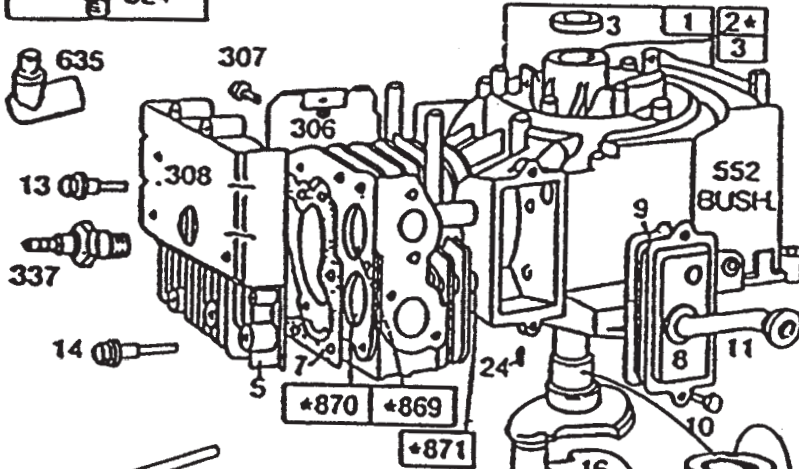

BRIGGS & STRATTON MODEL NO. 195707-0121-01

358 GASKET SET

* REQUIRES SPECIAL TOOLS TO INSTALL.
SEE REPAIR INSTRUCTION MANUAL.

Assemblies include all parts shown in frames.