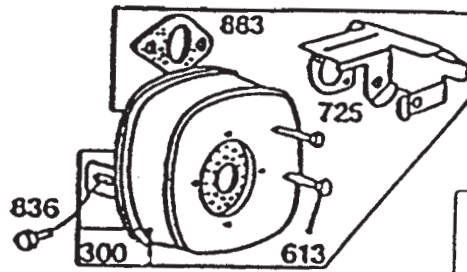

BRIGGS & STRATTON MODEL NO. 195707-0121-01

358 GASKET SET

* REQUIRES SPECIAL TOOLS TO INSTALL.
SEE REPAIR INSTRUCTION MANUAL.

Assemblies include all parts shown in frames.