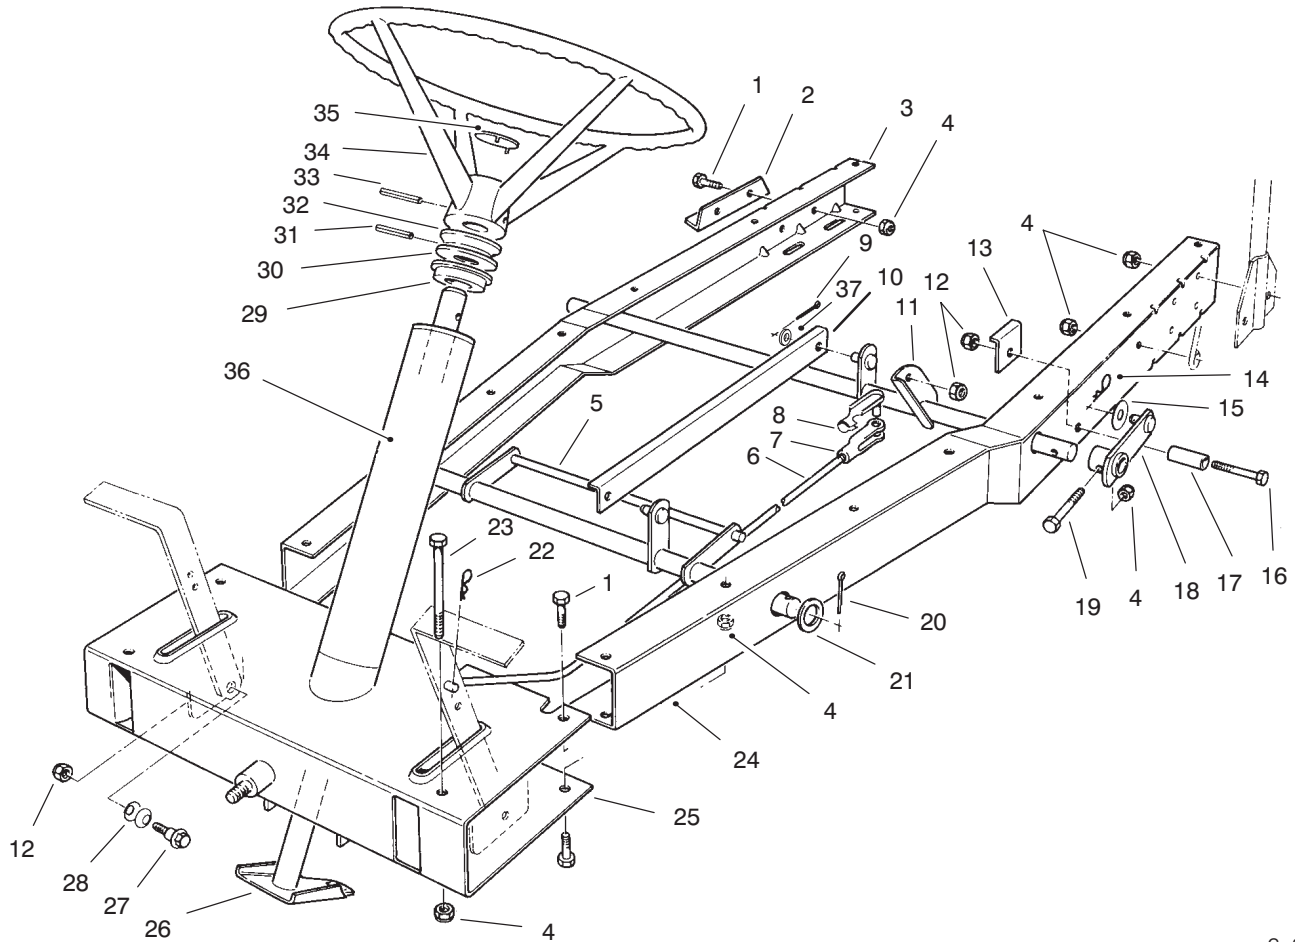

MODEL NO. 70060-7900001 & UP

PARTS
CATALOG

WHEEL HORSE®

8-25 RIDING MOWER

C-0004A

FRONT BODY ASSEMBLY

Ref. No.	Part No.	Description	No. Used	Ref. No.	Part No.	Description	No. Used
1	93-7006	Decal - Instruction	1	13	19-1970	Spring - Brake, Parking	1
2	3296-29	Nut - Lock	5	14	67-1130-03	Pedal - Brake & Clutch	2
3	44-7030	Tread - Foot Rest	2	15	67-1070-01	Body W.A. - Front	1
4	32104-110	Screw - Cap Hex. Hd.	4	16	3290-250	Pin - Hair, Cotter	2
5	3290-347	Nut - U-Type	4	17	65-2920	Pad - Pedal	2
6	67-1590	Bracket - Brake Return	1	18	19-1470	Bolt - Shoulder	1
7	67-1430	Spring - Compression	1	19	19-1610-03	Lever - Brake, Parking	1
8	26-9530	Washer - Pivot	1	20	19-2200	Tip - Brake, Parking	1
9	67-1340	Rod - Brake, Transmission	1	21	92-7981	Decal - Toro	1
10	67-1330-03	Lever - Brake, Bellcrank	1	22	55-7103	Tower (Incl. Ref. #21)	1
11	67-1450	Spring - Extension	1	23	93-7011	Decal - Parking Brake	1
12	67-1350	Rod - Front, Brake	1				

C-0005A

FRAME ASSEMBLY

Ref. No.	Part No.	Description	No. Used
1	322-3	Screw - Cap Hex. Hd.	6
2	44-7140-01	Mount - Bearing, Axle	1
3	67-0520-01	Channel - R.H.	1
4	3296-29	Nut - Lock	16
5	67-0010-03	Lift W.A. - Front, Deck	1
6	67-0430	Rod - Clutch	1
7	282-27	Clevis	1
8	67-1530	Assembly - Pin, Clevis	1
9	3272-6	Pin - Cotter	2
10	76-3890	Bracket - Link, H.O.C.	1
11	67-0050-01	Tube W.A. - Support, Rear	1
12	3296-39	Nut - Lock	5
13	67-1510-03	Brace - Stop, Deck	2
14	3290-355	Pin - Hair, Cotter	2
15	67-1460	Washer - Flat	2
16	323-10	Screw - Cap Hex. Hd.	2
17	68-8380	Spacer - Stop, Deck	2
18	76-3790	Lever W.A. - H.O.C.	2
19	46-2511	Bolt - Mounting, Axle	2