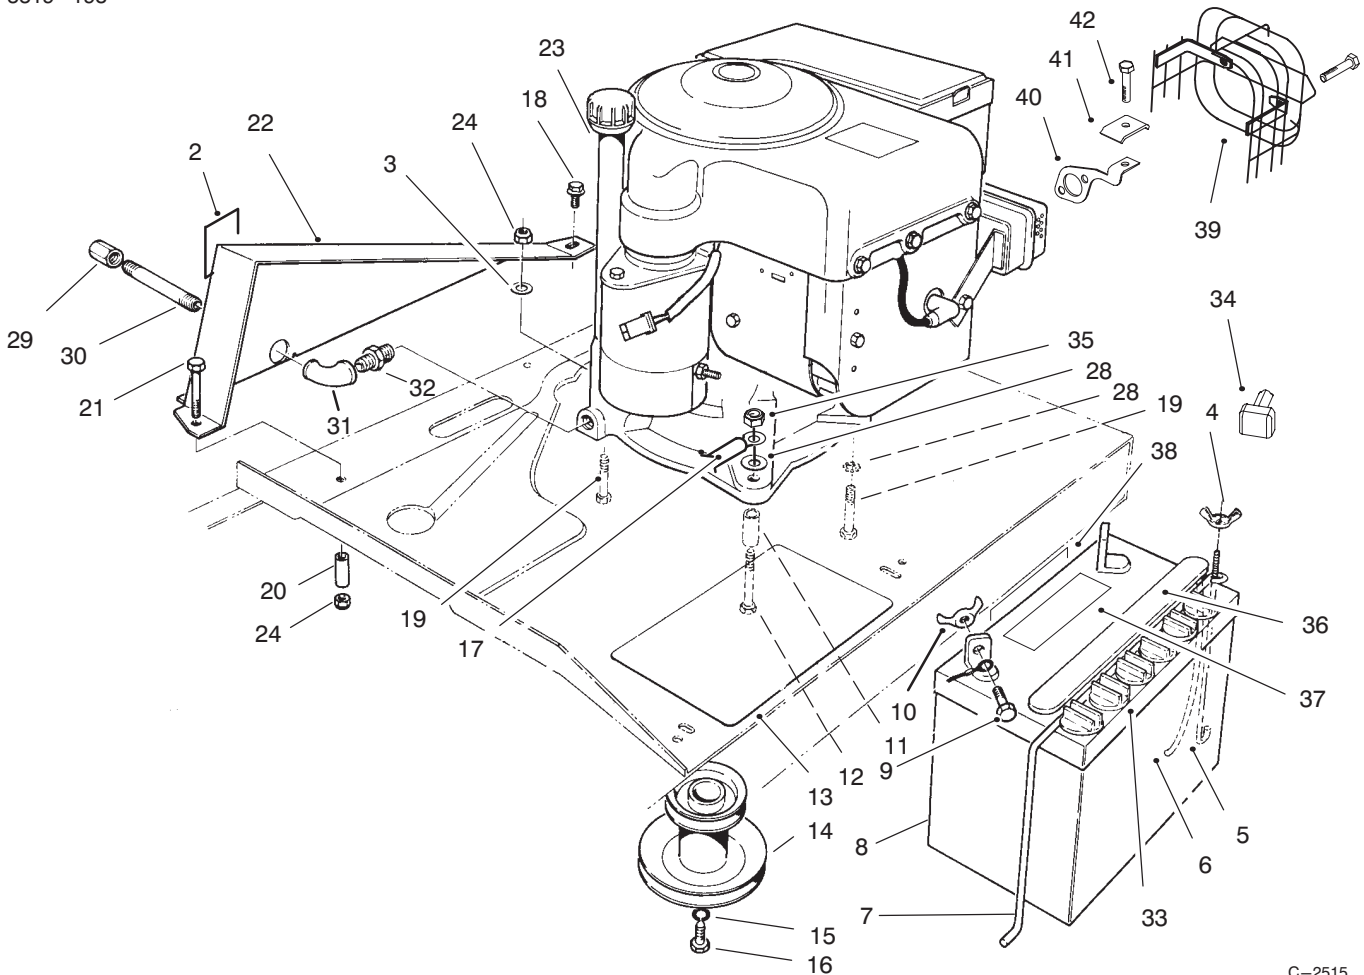

C-2515

ENGINE ASSEMBLY

Ref. No.	Part No.	Description	No. Used
2	114621	Decal - European Noise	1
3	3256-23	Washer - Flat	2
4	32103-12	Nut - Wing	1
5	56-7720	Post - Hold Down, Battery	1
6	56-2540	Tube - Drain	1
7	56-7710	Hold Down - Battery	1
8	80-2600	Battery 12V	1
9	321-4	Screw - Cap Hex. Hd.	2
10	32103-22	Nut - Wing	2
11	80-4560	Spacer	1
12	322-12	Screw - Cap Hex. Hd.	1
13	62-4300	Pad - Anti-Skid	1
14	83-4840	Pulley - Engine	1
15	3256-25	Washer - Flat	1
16	62-3760	Screw - Cap Hex. Hd.	1
17	54-3091	Assembly - Wire Battery to Ground	2
18	32144-14	Screw - Self Tapping	1
19	322-7	Screw - Cap Hex. Hd.	3
20	67-0920	Guide - Belt	1
21	322-10	Screw - Cap Hex. Hd.	1
22	67-0962-01	Guard - Chain	1

Ref. No.	Part No.	Description	No. Used
23		Engine - 8 H.P. B & S	1
24	3296-29	Nut - Lock	4
28	3255-8	Washer - Lock	3
29	288-2	Cap - Pipe	1
30	289-34	Nipple - Pipe	1
31	2811-17	Elbow - Street	1
32	2812-1	Reducer	1
33	218-560	Cap - Battery	6
34	28-8080	Boot - Battery Terminal	1
35	32153-3	Nut - Lock	1
36	93-9354	Decal - Battery	1
37	93-7276	Decal - Danger	1
38	93-6668	Decal - Battery Charging Instructions	1
39	94-6426	Guard - Muffler	1
40	94-6425	Bracket - Muffler Guard	1
41	94-6424	Tab - Muffler Guard	1
42	32104-76	Screw - Self Tap	3
*	94-6427	Muffler Guard Assembly (Incl. Ref. #39-42)	1
*	88-4490	Reducer - Throttle	1

*Not Illustrated