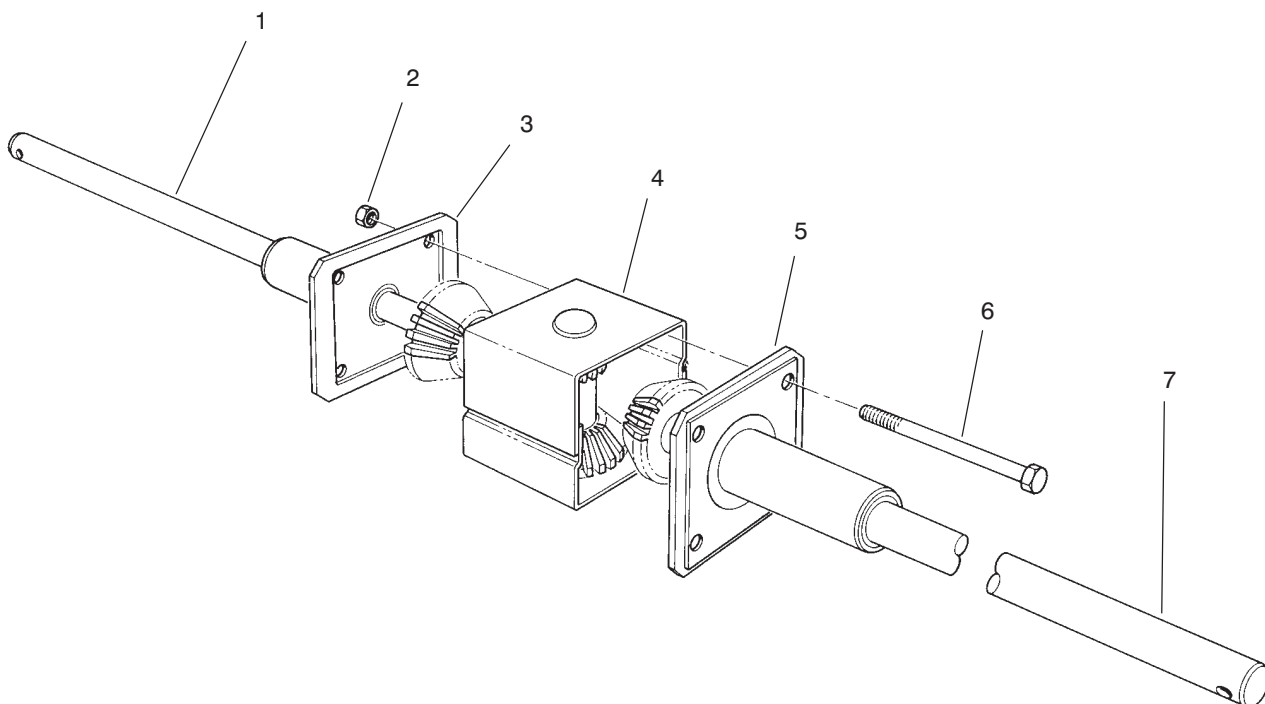

C-0010

DIFFERENTIAL ASSEMBLY

Ref. No.	Part No.	Description	No. Used
1	55-7762	Axle - R.H.	1
2	32152-1	Nut - Lock	4
3	55-7770	Cap - End, R.H.	1
4	55-7780	Case - Gear, Transfer	1

Ref. No.	Part No.	Description	No. Used
5	55-7771	Cap - End, L.H.	1
6	322-22	Screw - Cap Hex. Hd.	4
7	55-7763	Axle - L.H.	1
*	56-9960	Differential - Complete	

*Not Illustrated