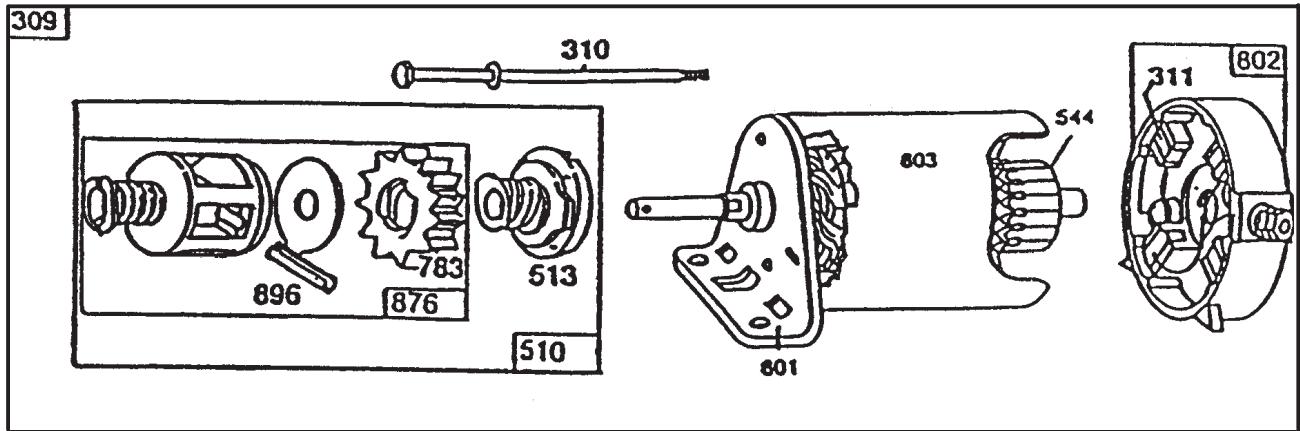

C-0784

STARTER – BRIGGS & STRATTON NO. 195707-0121-01

Ref. No.	Part No.	Description	No. Used
309	394805	Assembly – Motor & Drive	1
310	94003	Assembly – Thru Bolt	2
311	395538	Assembly – Brush	2
510	490421	Assembly – Drive (Incl. Ref. #513, 783, 876 & 896)	1
513	398003	Assembly – Clutch	1
544	390837	Assembly – Armature	1

Ref. No.	Part No.	Description	No. Used
783	280104	Gear	1
801	394856	Assembly – End Cap	1
802	395537	Assembly – Commutator, End Cap	1
803	398159	Assembly – Housing (3-21/32" Long)	1
876	490467	Kit – Retainer	1
896	94288	Pin – Roll	1