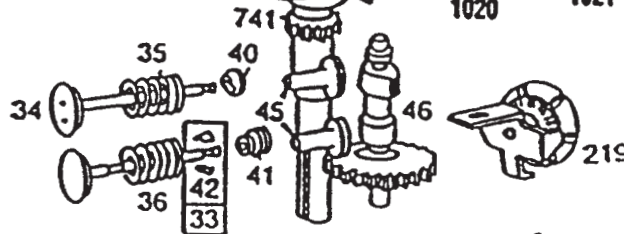

BRIGGS & STRATTON MODEL NO. 195707-0121-01

358 GASKET SET

* REQUIRES SPECIAL TOOLS TO INSTALL.
SEE REPAIR INSTRUCTION MANUAL.

Assemblies include all parts shown in frames.