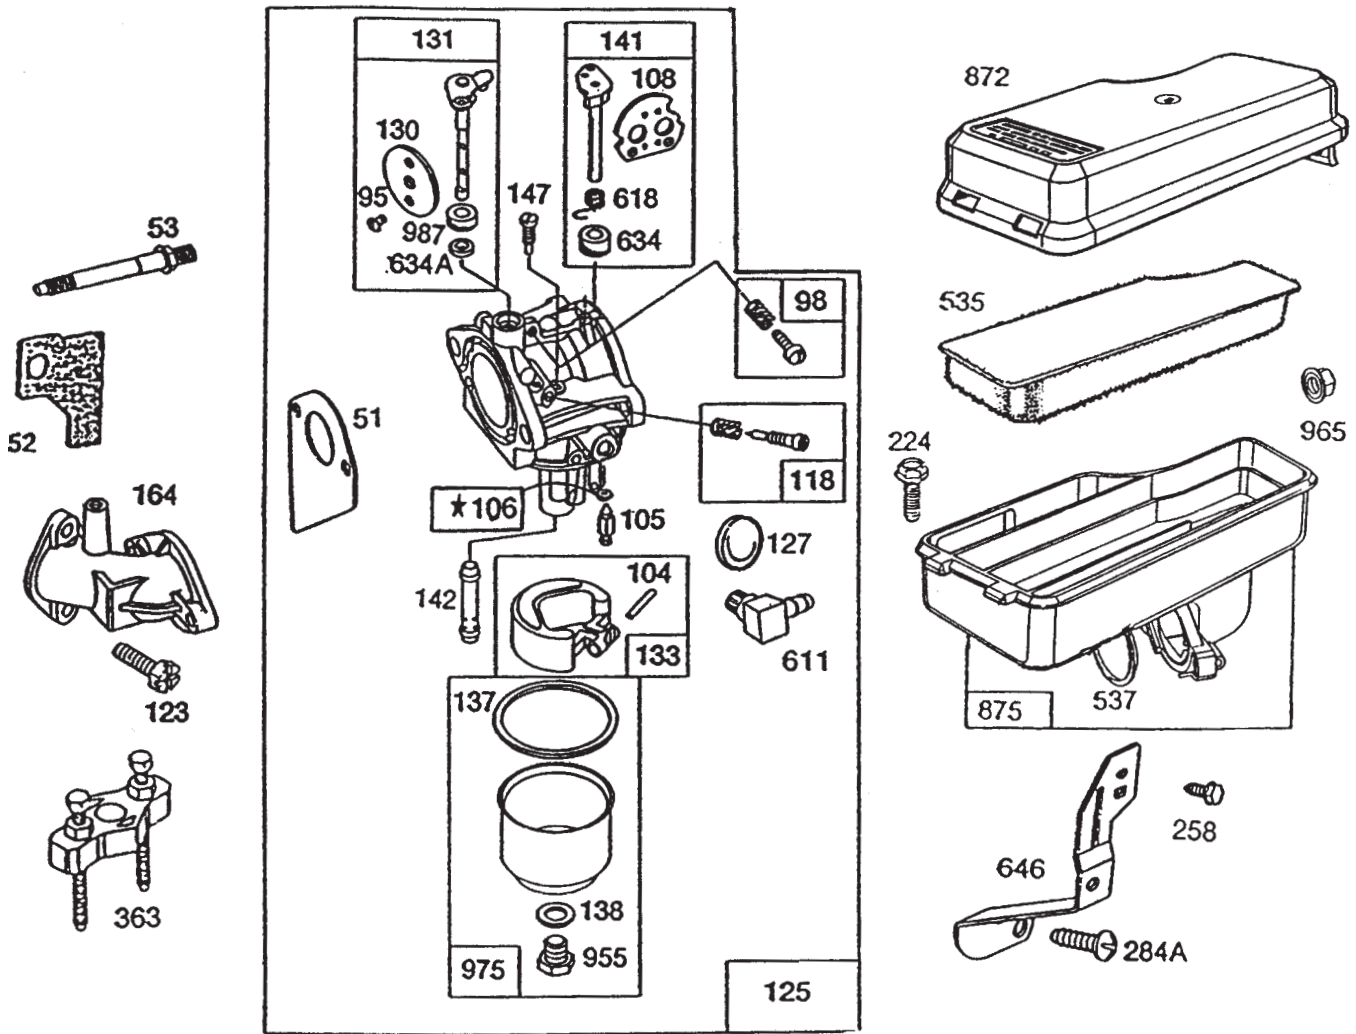

BRIGGS & STRATTON MODEL NO. 195707-0121-01

121 CARBURETOR OVERHAUL KIT

BRIGGS & STRATTON MODEL NO. 195707-0121-01

Ref. No.	Part No.	Description	No. Used	Ref. No.	Part No.	Description	No. Used
223	391983	Flywheel and Ring Gear Assy. - Magneto (Incl. Aluminum Ring Gear)	1	332	92284	Nut - Flywheel	1
*#51	272465	Gasket - Carburetor (Carb. to Elbow)	1	333	398811	Armature Assembly	1
‡52	270824	Gasket - Carb. Mtg.	1	334	93381	Screw - Armature Mtg. Sem	1
53	94637	Stud - Gasket Mtg.	1	356	494328	Wire - Ground	1
75	224061	Washer - Spring	1	363	19165	Puller - Flywheel	1
78	93805	Screw - Sem	1	423	94073	Screw - Sem	1
*95	94098	Screw - Throttle	1	455	222561	Cup - Screen Mounting	1
98	494382	Screw - Idle Speek	1	468	222562	Screen - Flush Rotating	1
*104	231789	Pin - Float Hinge	1	482	93621	Screw - Sem	1
*105	231790	Valve Assy. - Inlet Needle	1	535	272405	Element - Foam Air Cleaner	1
*106	281169	Inlet Valve Seat	1	537	281106	O-Ring - Air Cleaner	1
108	224540	Valve - Choke	1	611	494451	Fuel Inlet Tube	1
118	494383	Valve - Needle	1	618	262803	Spring - Choke Return	1
121	494880	Carburetor Overhaul Kit	1	*634	281168	Seal - Choke Shaft	1
123	94616	Screw - Carburetor Mtg.	1	*634A	281167	Washer - Throttle Shaft	1
125	494894	Carburetor Assembly	1	646	224614	Brace - Air Cleaner	1
*127		Plug - Welch (Kit Only)	1	657	93496	Screw - Sem	1
130	224668	Valve - Throttle	1	663	94419	Screw	1
131	494885	Shaft & Lever - Throttle	1	726	392134	Gear - Ring (Aluminum) (Incl. Mtg. Parts)	1
133	494381	Float - Carburetor	1	727	395405	Cover - Starter (Incl. Mtg. Screws)	1
*#137	281165	Gasket - Float Bowl	1	728	93535	Screw - Sem	1
*#138	281164	Washer - Float Bowl	1	729	281159	Clip - Lead Wire	1
141	494380	Shaft & Lever - Choke	1	851	221798	Terminal - Ignition Cable	1
*142	494877	Nozzle - Carburetor	1	872	281108	Cover - Air Cleaner	1
*147	231794	Screw - Nozzle	1	875	494745	Body - Air Cleaner	1
164	213819	Carburetor Elbow	1	877	393814	Diode & Connector Assy.	1
201	262769	Link - Governor	1	887	391529	Stator Assembly - Alternator (D.C.)	1
209	260871	Spring - Governor	1	955	94642	Screw - Fuel Bowl	1
216	262768	Link - Choke	1	965	94108	Nut - Lock	1
222	493896	Plate - Gov. Plate	1	975	494378	Bowl Assy. - Carburetor	1
224	94513	Screw - Sem	1	*987	281166	Seal - Throttle Shaft	1
232	262787	Spring - Governor Link	1				
258	94620	Screw - Hex. Tapping	1				
265	221535	Clamp - Casing	1				
284A	94326	Screw - Brace Mtg.	1				
309		Motor - Starting (12 Volt) See Chart for Replacement Parts for Starting Motor on Illustrated Pages	1				

*Included in Carburetor Overhaul Set - Part No. 494880.

#Included in Carburetor Gasket Set - Part No. 494385.

‡Included in Gasket Set - Part No. 299577.