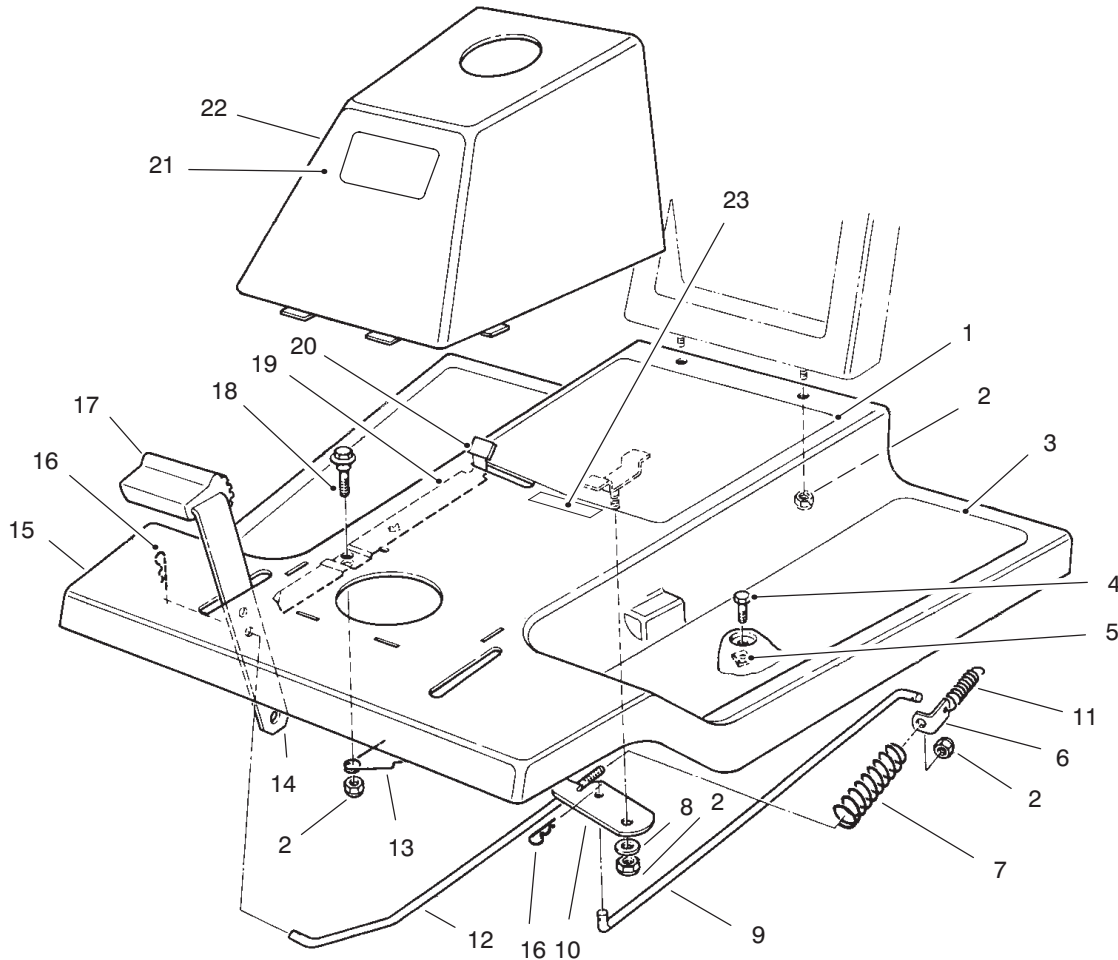

MODEL NO. 70060-7900001 & UP

PARTS
CATALOG

WHEEL HORSE®

8-25 RIDING MOWER

C-0004A

FRONT BODY ASSEMBLY

Ref. No.	Part No.	Description	No. Used	Ref. No.	Part No.	Description	No. Used
1	93-7006	Decal - Instruction	1	13	19-1970	Spring - Brake, Parking	1
2	3296-29	Nut - Lock	5	14	67-1130-03	Pedal - Brake & Clutch	2
3	44-7030	Tread - Foot Rest	2	15	67-1070-01	Body W.A. - Front	1
4	32104-110	Screw - Cap Hex. Hd.	4	16	3290-250	Pin - Hair, Cotter	2
5	3290-347	Nut - U-Type	4	17	65-2920	Pad - Pedal	2
6	67-1590	Bracket - Brake Return	1	18	19-1470	Bolt - Shoulder	1
7	67-1430	Spring - Compression	1	19	19-1610-03	Lever - Brake, Parking	1
8	26-9530	Washer - Pivot	1	20	19-2200	Tip - Brake, Parking	1
9	67-1340	Rod - Brake, Transmission	1	21	92-7981	Decal - Toro	1
10	67-1330-03	Lever - Brake, Bellcrank	1	22	55-7103	Tower (Incl. Ref. #21)	1
11	67-1450	Spring - Extension	1	23	93-7011	Decal - Parking Brake	1
12	67-1350	Rod - Front, Brake	1				

C-0005A

FRAME ASSEMBLY

Ref. No.	Part No.	Description	No. Used
1	322-3	Screw - Cap Hex. Hd.	6
2	44-7140-01	Mount - Bearing, Axle	1
3	67-0520-01	Channel - R.H.	1
4	3296-29	Nut - Lock	16
5	67-0010-03	Lift W.A. - Front, Deck	1
6	67-0430	Rod - Clutch	1
7	282-27	Clevis	1
8	67-1530	Assembly - Pin, Clevis	1
9	3272-6	Pin - Cotter	2
10	76-3890	Bracket - Link, H.O.C.	1
11	67-0050-01	Tube W.A. - Support, Rear	1
12	3296-39	Nut - Lock	5
13	67-1510-03	Brace - Stop, Deck	2
14	3290-355	Pin - Hair, Cotter	2
15	67-1460	Washer - Flat	2
16	323-10	Screw - Cap Hex. Hd.	2
17	68-8380	Spacer - Stop, Deck	2
18	76-3790	Lever W.A. - H.O.C.	2
19	46-2511	Bolt - Mounting, Axle	2