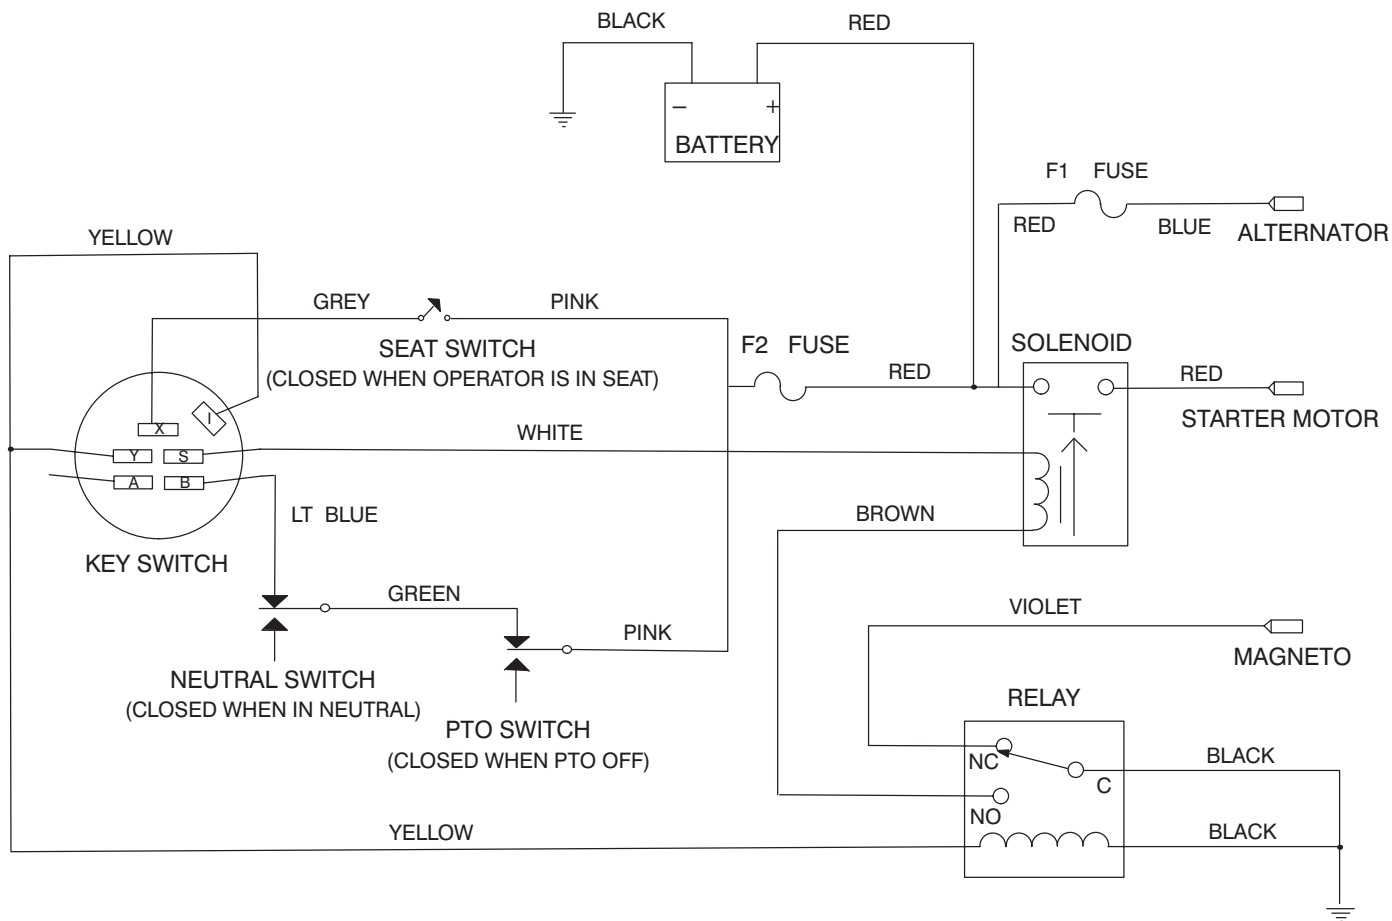

C-2378

ELECTRICAL SCHEMATIC

Ref. No.	Part No.	Description	No. Used
1	93-7444	Harness - Wire	1

Ref. No.	Part No.	Description	No. Used