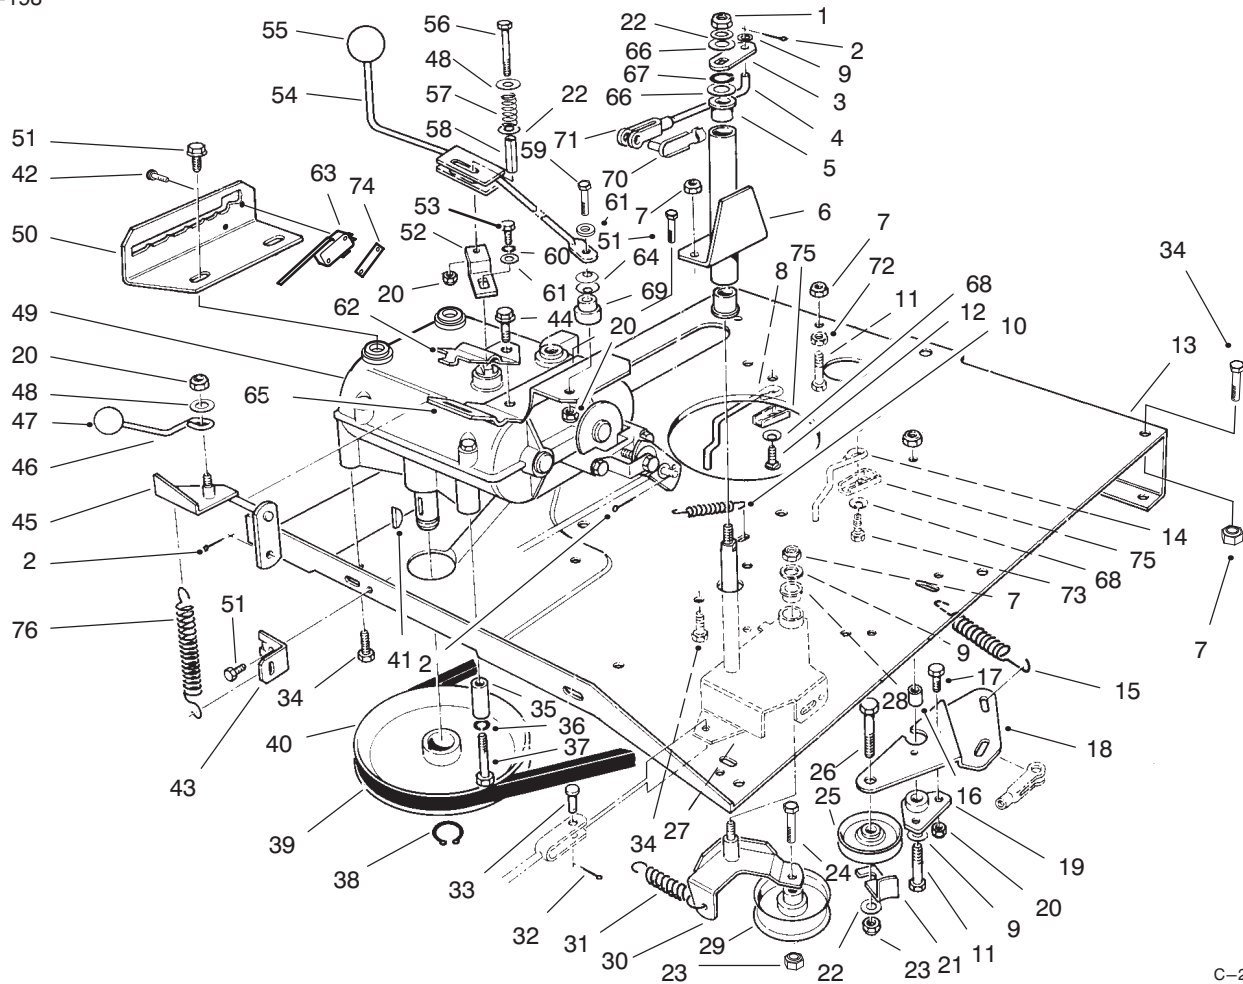

* Not Illustrated

C-0007B

REAR BODY ASSEMBLY

Ref. No.	Part No.	Description	No. Used
1	71-8310	Spring - Prop, Seat	1
2	3296-29	Nut - Lock	11
3	3230-3	Bolt - Carriage	2
4	3256-22	Washer - Flat	1
5	67-1500-03	Bar - Stand	1
6	3256-23	Washer - Flat	4
7	322-5	Screw - Cap Hex. Hd.	2
8	67-1480	Brace - Support, Seat	2
9	322-3	Screw - Cap Hex. Hd.	6
10	67-0790-03	Support W.A. - Seat	1
11	3230-20	Bolt - Carriage	6
12	92-7979	Decal - Toro L.H.	1
*	92-7980	Decal - Toro R.H.	1
13	67-0231-01	Body W.A. - Rear	1
14	92-7978	Decal - Insignia	1
15	3253-3	Washer - Lock	2
16	3218-1	Nut - Jam	2
17	116397	Relay	1
18	28-0540	Bolt - Shoulder	1
19	3290-413	Washer - Belleville	7
20	3296-39	Nut - Lock	1
21	67-0270	Handle W.A. - H.O.C.	1
22	67-0870	Bolt - Shoulder	2
23	67-0080	Link - H.O.C.	1
24	92-7977	Decal - H.O.C. Deck Engage.	1

*Not Illustrated

C-2106A

TRANSMISSION & LINKAGE ASSEMBLY

Ref. No.	Part No.	Description	No. Used
1	3296-39	Nut - Lock	1
2	3272-6	Pin - Cotter	2
3	67-0690-03	Flat - Deck Engage Bracket	1
4	68-8370	Link - Deck Engage	1
5	256-90	Bushing	2
6	67-0540-03	Tube W.A. - Pivot (Incl. Ref. #5)	1
7	3296-29	Nut - Lock	13
8	67-0930	Guide R.H. - Belt, Engine	1
9	3256-23	Washer - Flat	3
10	26-6700	Spring - Return, Brake	1
11	322-6	Screw - Cap Hex. Hd.	2
12	32144-49	Bolt - Carriage	1
13	76-4090-01	Plate - Engine	1
14	67-0940	Guide L.H. - Belt, Engine	1
15	68-9950	Spring - Traction	1
16	67-0410	Spacer - Pivot	1
17	321-4	Screw - Cap Hex. Hd.	2
18	67-0420-03	Plate - Mount, Idler	1
19	67-0400	Mount - Pivot	1
20	3296-42	Nut - Lock	5
21	12-9020	Retainer - Belt	1
22	3256-24	Washer - Flat	3
23	3296-59	Nut - Lock	2