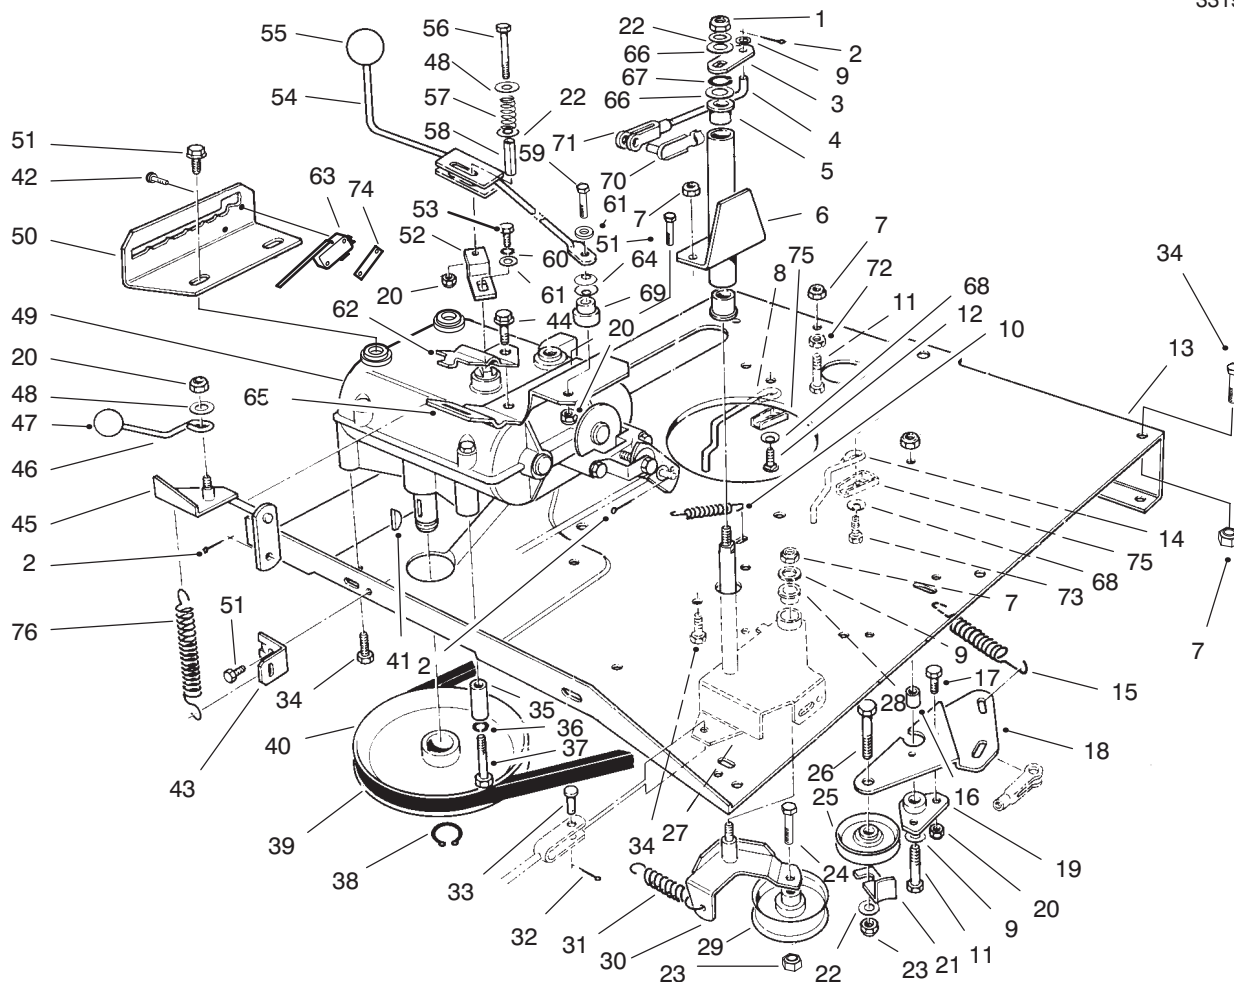

C-2106A

TRANSMISSION & LINKAGE ASSEMBLY (CONTINUED)

Ref. No.	Part No.	Description	No. Used
47	233-22	Knob	1
48	3256-55	Washer - Fender	2
49	67-1400	Transmission	1
50	88-9810-03	Gate - Shift	1
51	32144-14	Screw - Wash. Hd., Tap.	4
52	56-7620	Lever - Shift	1
53	329-4	Screw - Cap Hex. Hd.	1
54	76-3940-03	Lever W.A. - Shift	1
55	233-48	Knob	1
56	321-15	Screw - Cap Hex. Hd.	1
57	56-7730	Spring	1
58	56-7740	Spacer	1
59	321-8	Screw - Cap Hex. Hd.	1
60	3253-3	Washer - Lock	1
61	3256-22	Washer - Flat	2

Ref. No.	Part No.	Description	No. Used
62	67-0670	Bracket - Engage, Deck	1
63	88-9930	Switch - Micro	1
64	3290-478	Washer - Belleville	2
65	67-0660	Bracket - Mount, Shifter	1
66	20-3220	Washer - Flat	2
67	32151-62	Ring - Retaining	1
68	3290-456	Washer - Belleville	2
69	76-3970	Spacer - Pivot	1
70	67-1530	Assembly - Pin, Clevis	1
71	282-27	Clevis	1
72	3218-2	Nut - Jam	1
73	3230-2	Bolt - Carriage	1
74	3290-354	Nut - Double	1
75	76-3820	Anchor - Guide, Belt	2
76	76-4660	Spring	1