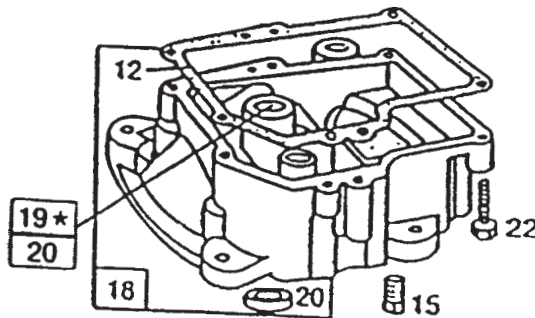

BRIGGS & STRATTON MODEL NO. 195707-0121-01

358 GASKET SET

* REQUIRES SPECIAL TOOLS TO INSTALL.
SEE REPAIR INSTRUCTION MANUAL.

Assemblies include all parts shown in frames.