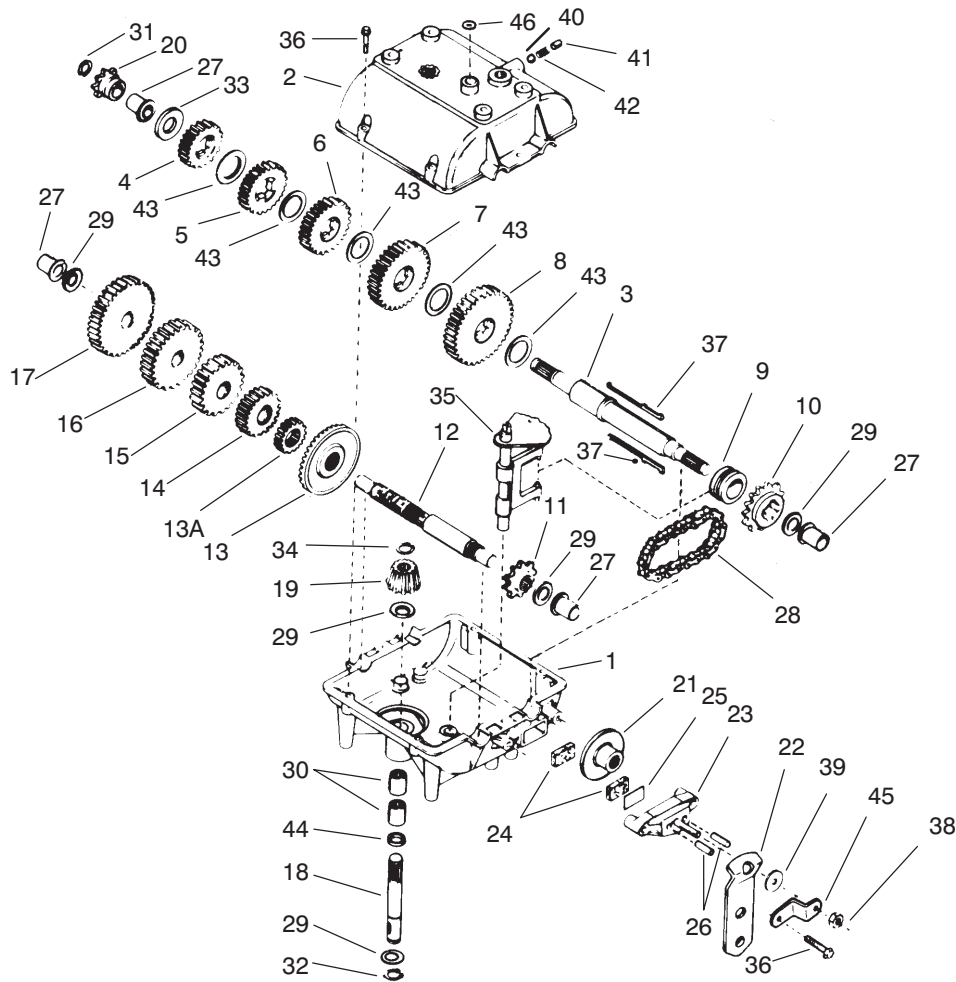

C-0441A

TRANSMISSION PEERLESS MODEL 700-025

Ref. No.	Part No.	Description	No. Used	Ref. No.	Part No.	Description	No. Used
1	770061	Case – Transmission	1	24	790006	Pad – Brake	2
2	772083	Cover – Transmission	1	25	790007	Plate – Pad, Brake	1
3	776217	Shaft – Output	1	26	786026	Pin – Dowel	2
4	778121A	Gear – Spur (20 Teeth)	1	27	780105A	Bushing – Flange	4
5	778122A	Gear – Spur (22 Teeth)	1	28	786081	Chain – Roller (No. 41 Chain, 24 Links)	1
6	778123A	Gear – Spur (25 Teeth)	1	29	780072	Washer – Thrust	5
7	778124A	Gear – Spur (30 Teeth)	1	30	780086	Bearing – Needle	2
8	778125	Gear – Spur (35 Teeth)	1	31	792072	Ring – Retaining	1
9	784266	Collar – Shift	1	32	792035	Ring – Retaining	1
10	786083	Sprocket (18 Teeth)	1	33	780109	Washer	1
11	786082	Sprocket (9 Teeth)	1	34	788040	Ring – Retaining	1
12	776134	Shaft – Counter	1	35	784267	Assy. Rod & Fork – Shift	1
13	788137A	Gear – Bevel (42 Teeth)	1	36	792073	Screw – Thread Forming	8
13A	778136	Gear – Spur (15 Teeth)	1	37	792089A	Key	2
14	778126A	Gear – Spur (20 Teeth)	1	38	792075	Nut – Lock	1
15	778127A	Gear – Spur (25 Teeth)	1	39	792076	Washer	1
16	778128A	Gear – Spur (28 Teeth)	1	40	792077	Ball – Steel	1
17	778129A	Gear – Spur (30 Teeth)	1	41	792078	Screw – Set	1
18	776135	Shaft – Input	1	42	792079	Spring	1
19	778113A	Bevel – Pinion, Input	1	43	780108	Washer – Thrust	5
20	786047	Sprocket (8 Teeth)	1	44	792001	O-Ring	1
21	790003	Disk – Brake	1	45	786086	Bracket – Lever, Brake	1
22	790008A	Lever – Brake	1	46	788069	Seal – Square Cut	1
23	790025	Holder – Pad, Brake	1