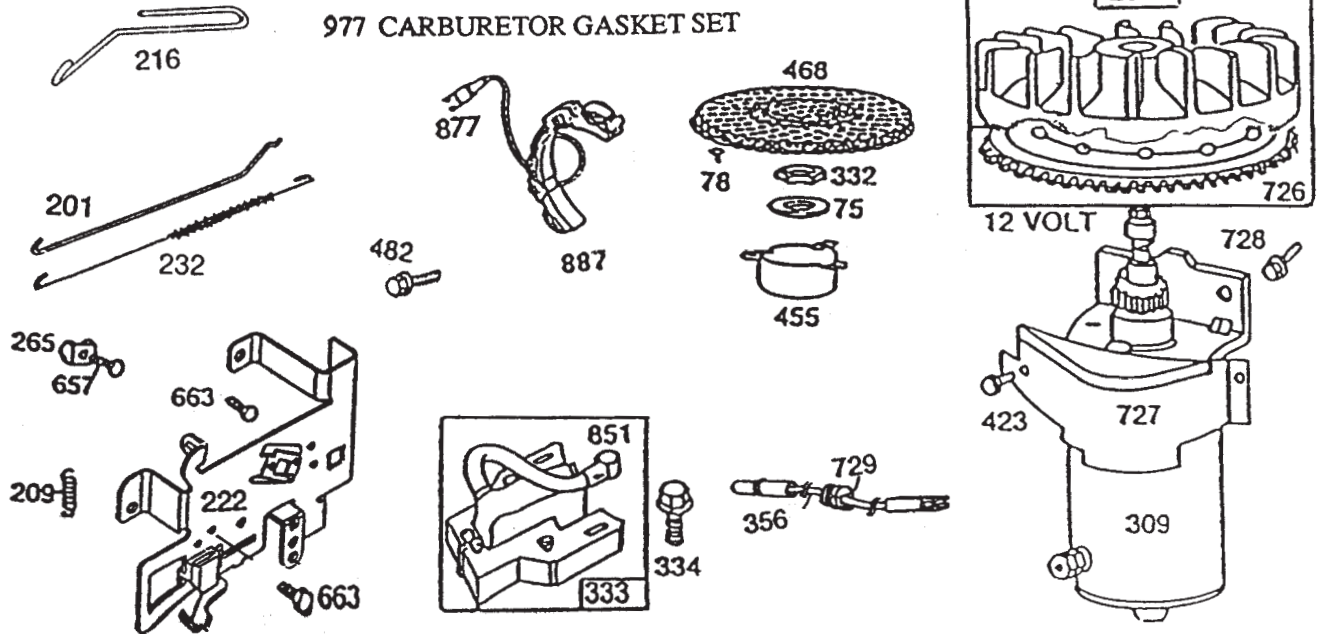

121 CARBURETOR OVERHAUL KIT

977 CARBURETOR GASKET SET

* REQUIRES SPECIAL TOOLS TO INSTALL.
SEE REPAIR INSTRUCTION MANUAL.

Assemblies include all parts shown in frames.