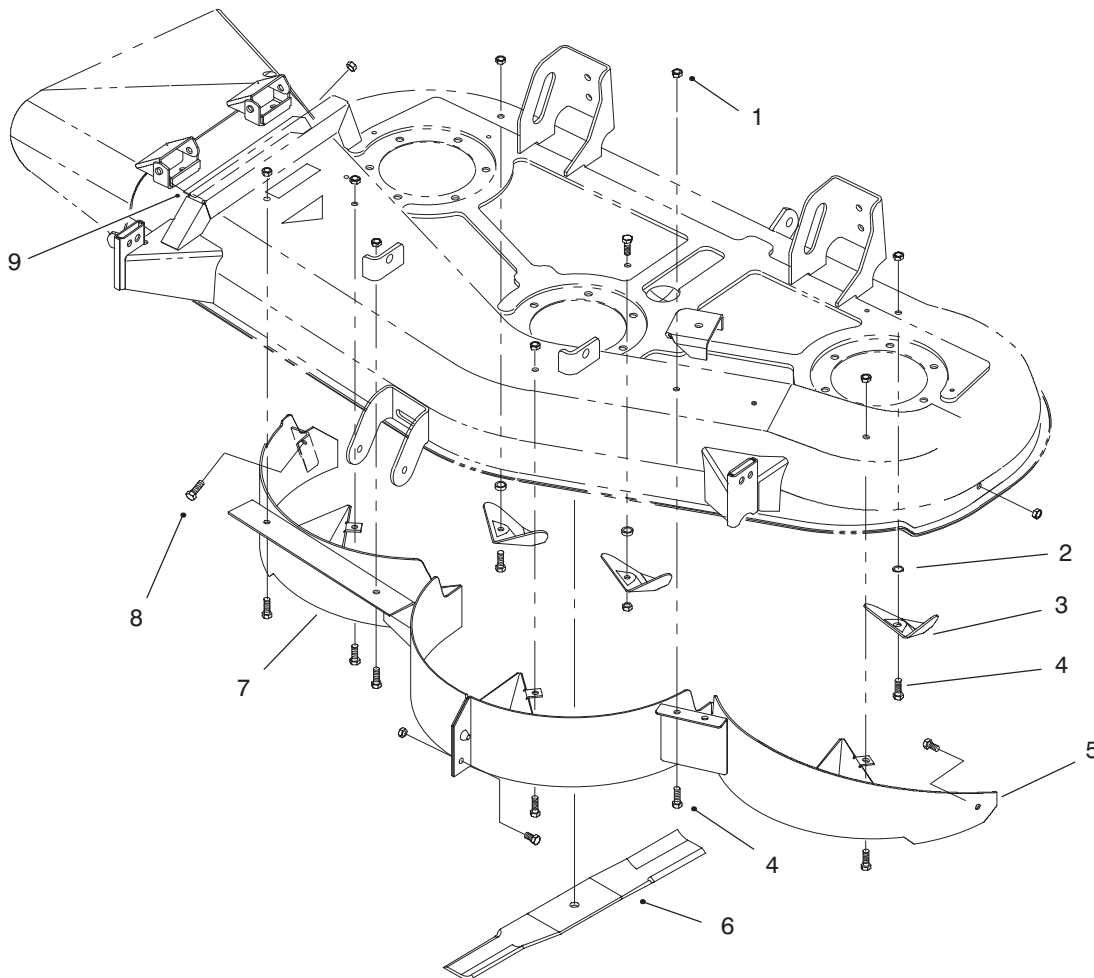

MODEL NO. 79185	PARTS CATALOG
WHEEL HORSE® 52" Rotary Cutting Unit Recycler Kit	

C-2544

BAFFLE & BLADE ASSEMBLY

Ref. No.	Part No.	Description	No. Used
1	3296-29	Nut - Lock	12
2	59-4310	Spacer	3
3	84-5760	Plate - Kicker	3
4	322-5	Screw - Hex Hd. Cap	4
5	94-2505-03	Baffle - Left	1

Ref. No.	Part No.	Description	No. Used
6	92-7961	Blade - Recycler	3
7	94-2504-03	Baffle - Right	1
8	322-2	Screw Hex Hd. Cap	8
9	94-4943	Decal - Deck	1