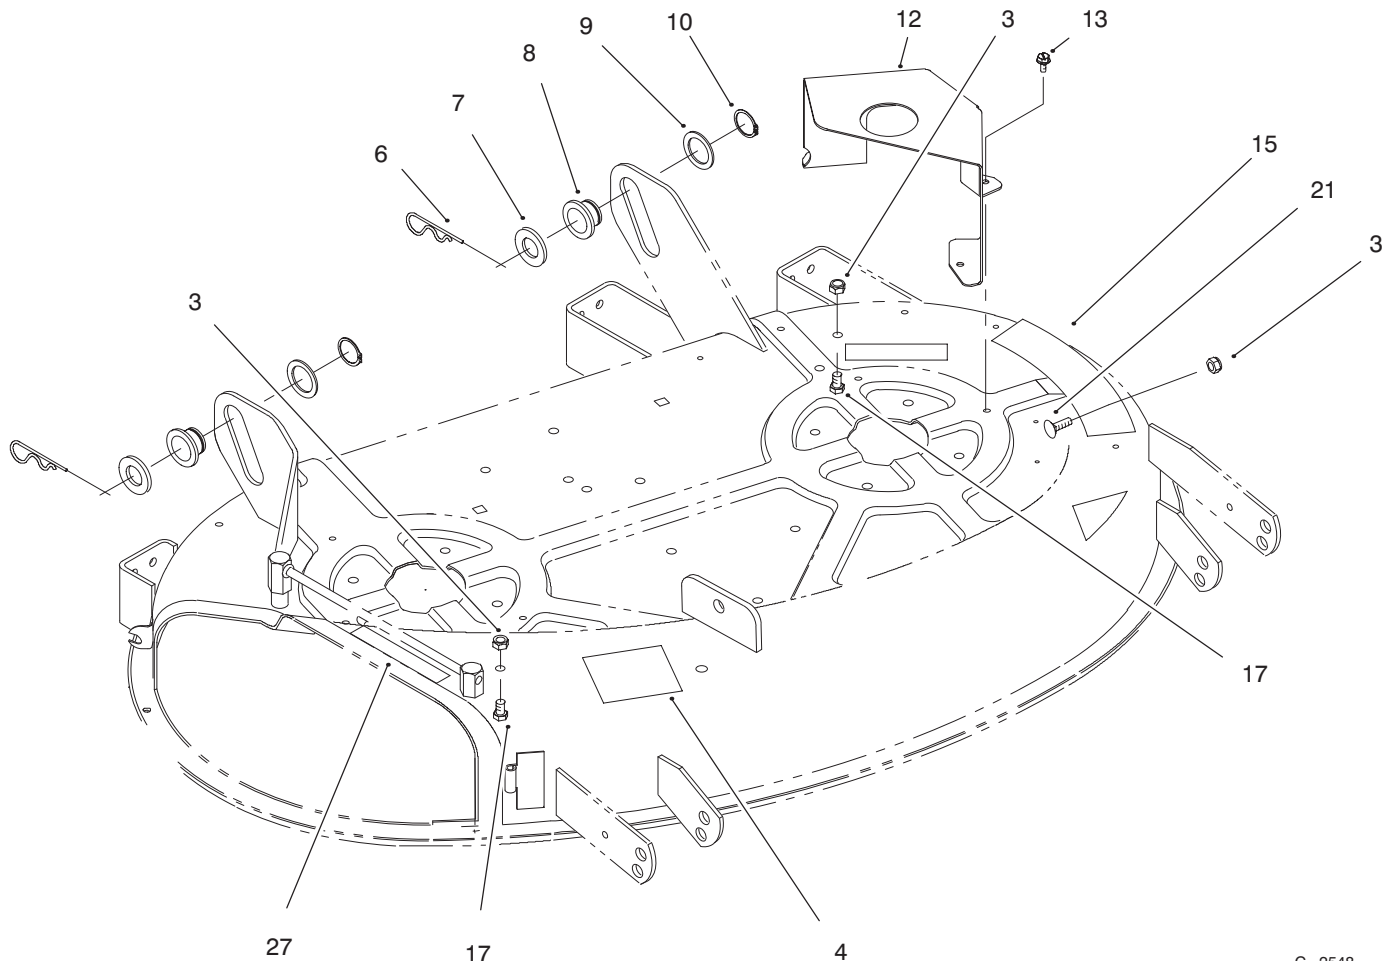

MODEL NO. 78218-690001 & UP

PARTS
CATALOG

WHEELHORSE

38" Side Discharge Rotary Cutting Unit

C-2546

BLADE, SPINDLE, BELT & IDLER PULLEY

Ref. No.	Part No.	Description	No. Used	Ref. No.	Part No.	Description	No. Used
1	3296-29	Nut-Lock	11	16	302-16	Fitting-Grease	2
2	78-8091-03	Brace	1	17	79-1050-03	Housing-Spindle	2
3	3296-39	Nut-Lock	2	19	57-4700	Blade	2
4	109859	Bushing	2	21	112843	Washer	2
5	92-7082	Pulley-Idler	1	22	26-0671	Bolt-Blade	2
6	3256-24	Washer-Flat	1	23	80-4351	Shaft-Spindle	2
7	78-6210	Spring-Extension	1	24	80-4370	Shield-Bearing	2
8	322-6	Screw-Hex. Hd.	1	25	80-4390	Spacer-Hardened	2
9	79-5980	"V" Belt	1	27	302-26	Fitting-Grease	1
10	9150074	Nut-Hex	2	28	78-3370-03	Arm	1
11	92-7081	Pulley	2	29	323-10	Screw-Hex. Hd.	1
12	79-1090	Bearing-Ball	4	30	109950	Spacer	1
13	3217-6	Nut-Hex	1	31	2844	Washer-Flat	2
14	79-2780	Spacer	2	32	323-16	Screw-Hex. Hd.	1
15	322-3	Screw-Hex. Hd.	10				

C-2547

GAGE WHEELS, DECK & SIDE DISCHARGE DEFLECTOR

Ref. No.	Part No.	Description	No. Used
1	5188	Screw—Hex. Soc. Hd.	2
2	110506	Wheel—Gage	2
3	32146-2	Nut—Lock	2
4	9267154	Screw	6
5	78-6400-03	Clamp	3
6	78-8011-03	Shaft	1
7	92-7063	Pivot Post—Rear	1
8	9335064	Hairpin—Cotter	3
9	78-8071	Link—Rear	1
10	3256-26	Washer—Flat	5
11	3272-21	Pin—Cotter	4
12	110656	Trunnion	1
13	9335044	Hairpin	1
14	121010	Rod—Lift	1
15	3256-24	Washer—Flat	1
16	3272-6	Pin—Cotter	1
17	92-7073-03	Shaft	1

Ref. No.	Part No.	Description	No. Used
19	325-13	Screw—Hex. Hd.	1
21	86-9240	Bracket	1
22	86-9250	Bracket	1
23	3218-5	Nut—Jam	1
24	29-4820	Roller	2
25	3296-42	Nut—Lock	2
26	118960	Shaft—Roller	2
27	321-4	Screw—Hex. Hd.	2
28	94-1579	Asm—Decal	1
29	3296-39	Nut—Lock	1
30	57-6950	Spring—Torsion Deflector	1
33	57-4380	Rod—Hinge Deflector	1
34	3296-16	Nut—Lock	2
35	3256-1	Washer—Flat	2
36	95-2747	Fitting—Wash out	1
37	46-6290	O—Ring	1
38	3229-1	Bolt—Carriage	2