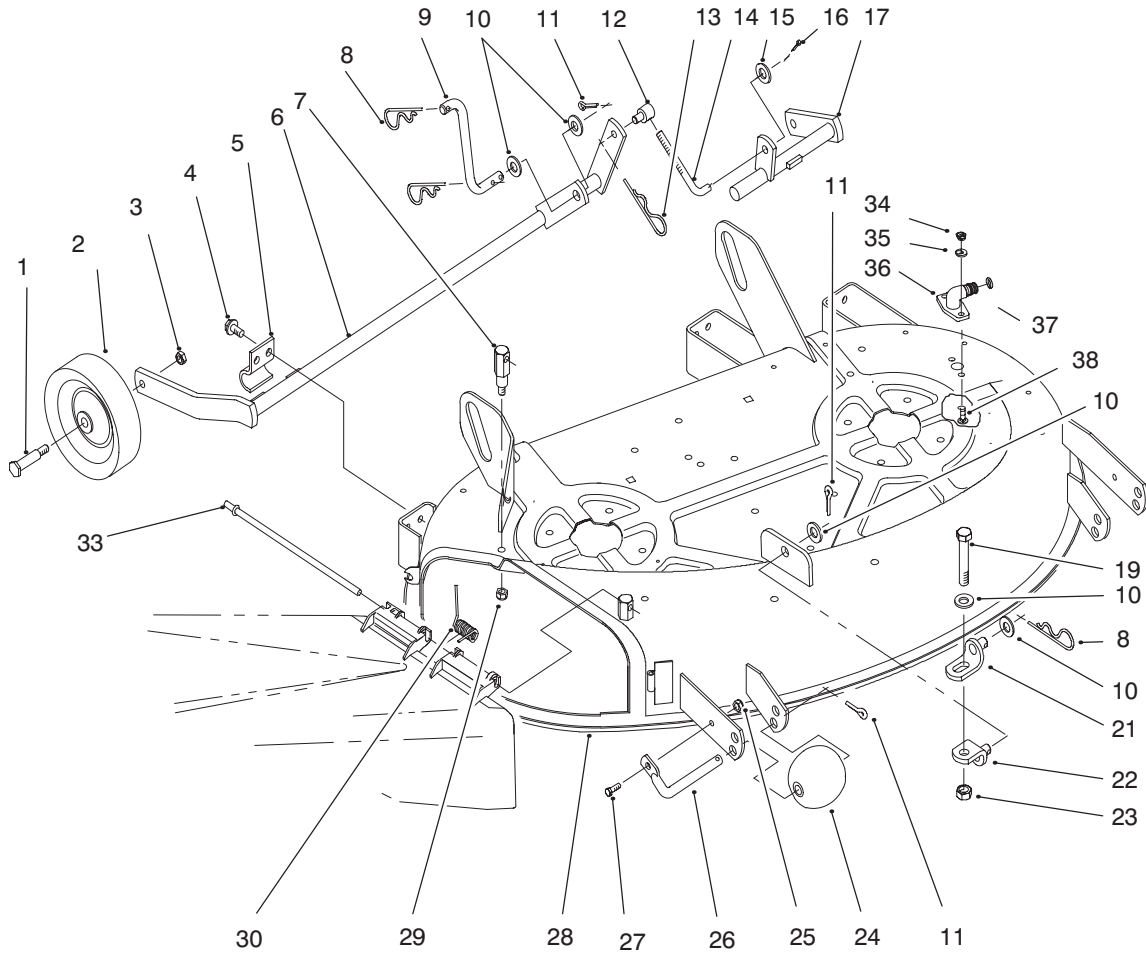

MODEL NO. 78218-690001 & UP

PARTS
CATALOG

WHEELHORSE

38" Side Discharge Rotary Cutting Unit

C-2546

BLADE, SPINDLE, BELT & IDLER PULLEY

Ref. No.	Part No.	Description	No. Used	Ref. No.	Part No.	Description	No. Used
1	3296-29	Nut-Lock	11	16	302-16	Fitting-Grease	2
2	78-8091-03	Brace	1	17	79-1050-03	Housing-Spindle	2
3	3296-39	Nut-Lock	2	19	57-4700	Blade	2
4	109859	Bushing	2	21	112843	Washer	2
5	92-7082	Pulley-Idler	1	22	26-0671	Bolt-Blade	2
6	3256-24	Washer-Flat	1	23	80-4351	Shaft-Spindle	2
7	78-6210	Spring-Extension	1	24	80-4370	Shield-Bearing	2
8	322-6	Screw-Hex. Hd.	1	25	80-4390	Spacer-Hardened	2
9	79-5980	"V" Belt	1	27	302-26	Fitting-Grease	1
10	9150074	Nut-Hex	2	28	78-3370-03	Arm	1
11	92-7081	Pulley	2	29	323-10	Screw-Hex. Hd.	1
12	79-1090	Bearing-Ball	4	30	109950	Spacer	1
13	3217-6	Nut-Hex	1	31	2844	Washer-Flat	2
14	79-2780	Spacer	2	32	323-16	Screw-Hex. Hd.	1
15	322-3	Screw-Hex. Hd.	10				

C-2547

GAGE WHEELS, DECK & SIDE DISCHARGE DEFLECTOR

Ref. No.	Part No.	Description	No. Used
1	5188	Screw—Hex. Soc. Hd.	2
2	110506	Wheel—Gage	2
3	32146-2	Nut—Lock	2
4	9267154	Screw	6
5	78-6400-03	Clamp	3
6	78-8011-03	Shaft	1
7	92-7063	Pivot Post—Rear	1
8	9335064	Hairpin—Cotter	3
9	78-8071	Link—Rear	1
10	3256-26	Washer—Flat	5
11	3272-21	Pin—Cotter	4
12	110656	Trunnion	1
13	9335044	Hairpin	1
14	121010	Rod—Lift	1
15	3256-24	Washer—Flat	1
16	3272-6	Pin—Cotter	1
17	92-7073-03	Shaft	1

Ref. No.	Part No.	Description	No. Used
19	325-13	Screw—Hex. Hd.	1
21	86-9240	Bracket	1
22	86-9250	Bracket	1
23	3218-5	Nut—Jam	1
24	29-4820	Roller	2
25	3296-42	Nut—Lock	2
26	118960	Shaft—Roller	2
27	321-4	Screw—Hex. Hd.	2
28	94-1579	Asm—Decal	1
29	3296-39	Nut—Lock	1
30	57-6950	Spring—Torsion Deflector	1
33	57-4380	Rod—Hinge Deflector	1
34	3296-16	Nut—Lock	2
35	3256-1	Washer—Flat	2
36	95-2747	Fitting—Wash out	1
37	46-6290	O—Ring	1
38	3229-1	Bolt—Carriage	2