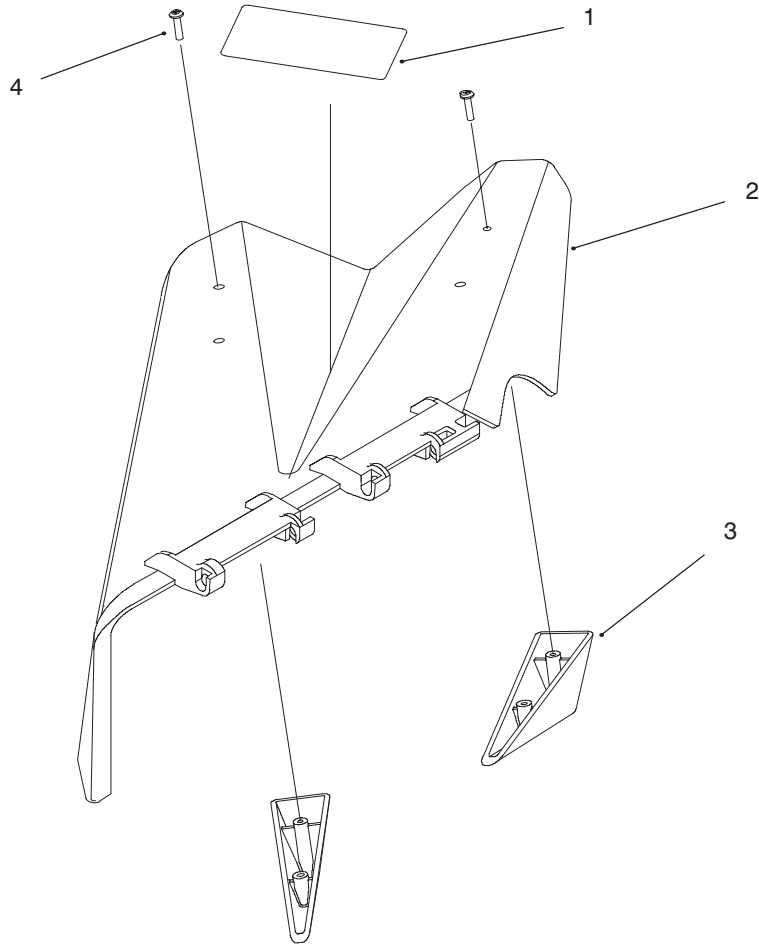

MODEL NO. 78218-690001 & UP

PARTS
CATALOG

WHEELHORSE

38" Side Discharge Rotary Cutting Unit

C-2546

BLADE, SPINDLE, BELT & IDLER PULLEY

Ref. No.	Part No.	Description	No. Used	Ref. No.	Part No.	Description	No. Used
1	3296-29	Nut-Lock	11	16	302-16	Fitting-Grease	2
2	78-8091-03	Brace	1	17	79-1050-03	Housing-Spindle	2
3	3296-39	Nut-Lock	2	19	57-4700	Blade	2
4	109859	Bushing	2	21	112843	Washer	2
5	92-7082	Pulley-Idler	1	22	26-0671	Bolt-Blade	2
6	3256-24	Washer-Flat	1	23	80-4351	Shaft-Spindle	2
7	78-6210	Spring-Extension	1	24	80-4370	Shield-Bearing	2
8	322-6	Screw-Hex. Hd.	1	25	80-4390	Spacer-Hardened	2
9	79-5980	"V" Belt	1	27	302-26	Fitting-Grease	1
10	9150074	Nut-Hex	2	28	78-3370-03	Arm	1
11	92-7081	Pulley	2	29	323-10	Screw-Hex. Hd.	1
12	79-1090	Bearing-Ball	4	30	109950	Spacer	1
13	3217-6	Nut-Hex	1	31	2844	Washer-Flat	2
14	79-2780	Spacer	2	32	323-16	Screw-Hex. Hd.	1
15	322-3	Screw-Hex. Hd.	10				

C-2547

GAGE WHEELS, DECK & SIDE DISCHARGE DEFLECTOR

Ref. No.	Part No.	Description	No. Used
1	5188	Screw—Hex. Soc. Hd.	2
2	110506	Wheel—Gage	2
3	32146-2	Nut—Lock	2
4	9267154	Screw	6
5	78-6400-03	Clamp	3
6	78-8011-03	Shaft	1
7	92-7063	Pivot Post—Rear	1
8	9335064	Hairpin—Cotter	3
9	78-8071	Link—Rear	1
10	3256-26	Washer—Flat	5
11	3272-21	Pin—Cotter	4
12	110656	Trunnion	1
13	9335044	Hairpin	1
14	121010	Rod—Lift	1
15	3256-24	Washer—Flat	1
16	3272-6	Pin—Cotter	1
17	92-7073-03	Shaft	1

C-2548

BELT COVERS & ROLLER LIFTS ASSEMBLY

Ref. No.	Part No.	Description	No. Used
3	3296-29	Nut-Lock	3
4	93-6679	Decal-Routing	1
6	9335074	Cotter-Hairpin	2
7	3256-28	Washer-Flat	2
8	78-7340	Roller-Lift	2
9	9202394	Washer	2
10	32151-29	Ring-Ext Snap	2

Ref. No.	Part No.	Description	No. Used
12	78-6840-03	Cover-Belt	2
13	32104-76	Screw-Self TAP	6
15	93-7319	Decal-Danger	1
17	322-1	Screw-Hex. Hd.	2
21	322-1	Screw-Hex. Hd.	1
27	93-7009	Decal-Danger	1

C-2549