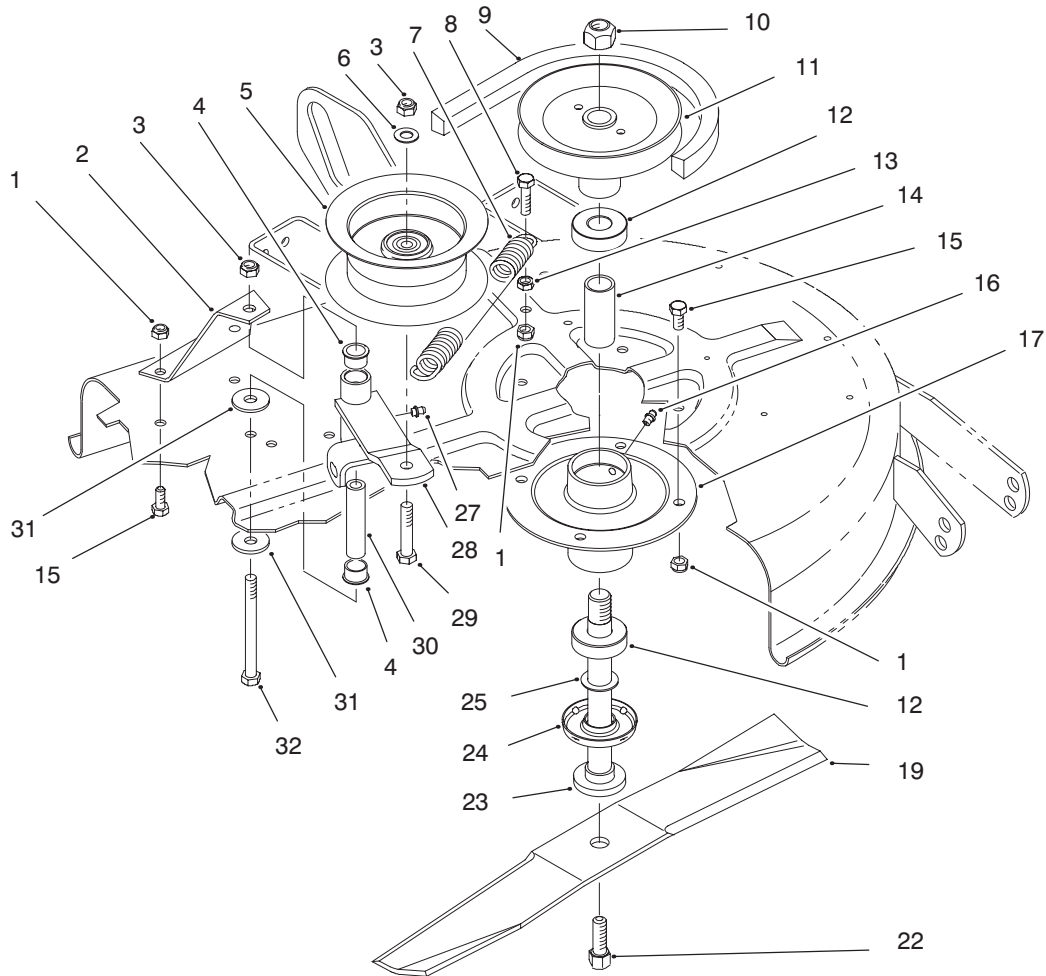

MODEL NO. 78218-690001 & UP

PARTS
CATALOG

WHEELHORSE

38" Side Discharge Rotary Cutting Unit

C-2546

BLADE, SPINDLE, BELT & IDLER PULLEY

Ref. No.	Part No.	Description	No. Used	Ref. No.	Part No.	Description	No. Used
1	3296-29	Nut-Lock	11	16	302-16	Fitting-Grease	2
2	78-8091-03	Brace	1	17	79-1050-03	Housing-Spindle	2
3	3296-39	Nut-Lock	2	19	57-4700	Blade	2
4	109859	Bushing	2	21	112843	Washer	2
5	92-7082	Pulley-Idler	1	22	26-0671	Bolt-Blade	2
6	3256-24	Washer-Flat	1	23	80-4351	Shaft-Spindle	2
7	78-6210	Spring-Extension	1	24	80-4370	Shield-Bearing	2
8	322-6	Screw-Hex. Hd.	1	25	80-4390	Spacer-Hardened	2
9	79-5980	"V" Belt	1	27	302-26	Fitting-Grease	1
10	9150074	Nut-Hex	2	28	78-3370-03	Arm	1
11	92-7081	Pulley	2	29	323-10	Screw-Hex. Hd.	1
12	79-1090	Bearing-Ball	4	30	109950	Spacer	1
13	3217-6	Nut-Hex	1	31	2844	Washer-Flat	2
14	79-2780	Spacer	2	32	323-16	Screw-Hex. Hd.	1
15	322-3	Screw-Hex. Hd.	10				

C-2547

GAGE WHEELS, DECK & SIDE DISCHARGE DEFLECTOR

Ref. No.	Part No.	Description	No. Used
1	5188	Screw—Hex. Soc. Hd.	2
2	110506	Wheel—Gage	2
3	32146-2	Nut—Lock	2
4	9267154	Screw	6
5	78-6400-03	Clamp	3
6	78-8011-03	Shaft	1
7	92-7063	Pivot Post—Rear	1
8	9335064	Hairpin—Cotter	3
9	78-8071	Link—Rear	1
10	3256-26	Washer—Flat	5
11	3272-21	Pin—Cotter	4
12	110656	Trunnion	1
13	9335044	Hairpin	1
14	121010	Rod—Lift	1
15	3256-24	Washer—Flat	1
16	3272-6	Pin—Cotter	1
17	92-7073-03	Shaft	1

Ref. No.	Part No.	Description	No. Used
19	325-13	Screw—Hex. Hd.	1
21	86-9240	Bracket	1
22	86-9250	Bracket	1
23	3218-5	Nut—Jam	1
24	29-4820	Roller	2
25	3296-42	Nut—Lock	2
26	118960	Shaft—Roller	2
27	321-4	Screw—Hex. Hd.	2
28	94-1579	Asm—Decal	1
29	3296-39	Nut—Lock	1
30	57-6950	Spring—Torsion Deflector	1
33	57-4380	Rod—Hinge Deflector	1
34	3296-16	Nut—Lock	2
35	3256-1	Washer—Flat	2
36	95-2747	Fitting—Wash out	1
37	46-6290	O—Ring	1
38	3229-1	Bolt—Carriage	2