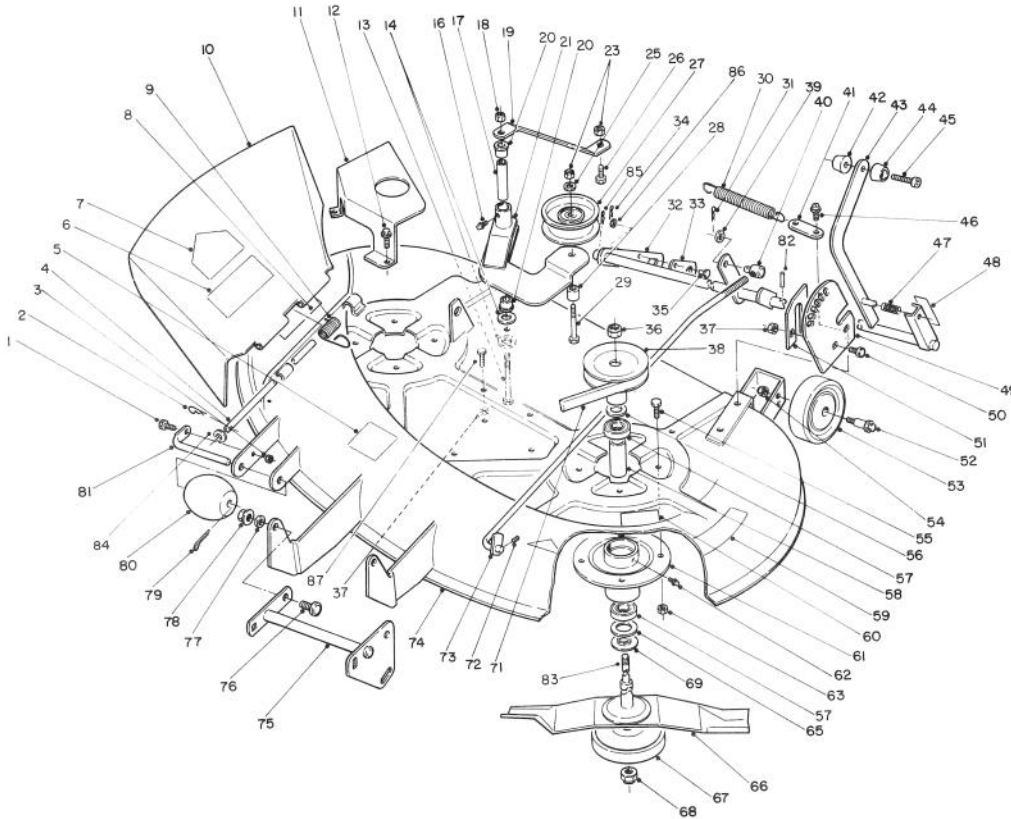

MODEL NO. 0538SL01-1000001 & UP

**PARTS  
CATALOG**

**WHEEL HORSE®  
38" (97cm) Rotary Cutting Unit**

C-0999

**38" MOWER**

Ref. No.	Part No.	Description	No. Used
1	321-4	Capscrew	1
2	3272-6	Pin - Cotter	1
3	3296-42	Nut - Lock	1
4	78-0820	Rod	1
5	117137	Decal - Belt Guide	1
6	66-1340	Decal - Danger	1
7	54-9220	Decal - Danger	1
8	66-6380	Decal - Danger	1
9	119691	Spring - Torsion	2
10	119740	Deflector	1
11	78-0830	Cover Belt	2
12	32104-76	Screw - Self Tapping	6
13	323-16	Screw - Hex. Hd.	1
14	2844	Washer	2
16	302-26	Fitting - Grease	1

Ref. No.	Part No.	Description	No. Used
17	109950	Spacer	1
18	3296-39	Nut - Lock	1
19	78-5850	Brace	1
20	109859	Bushing	2
21	78-5860	Arm - Idler	1
23	3296-39	Nut - Lock	2
25	3256-24	Washer	1
26	3231-2	Bolt - Carriage	1
27	109450	Pulley	1
28	110369	Spacer	1
29	321-13	Screw - Hex. Hd.	1
30	78-6210	Spring	1
31	933505	Cotter - Hair Pin	2
32	120671	Height Adjustment	1
33	120610	Latch	2

## 38" MOWER

Ref. No.	Part No.	Description	No. Used
34	3272-6	Pin - Cotter	2
35	9329604	Pin - Clevis	2
36	3296-41	Nut - Lock	2
37	3296-29	Nut - Lock	3
38	120240	Pulley	2
39	3256-24	Washer	1
40	7736	Stud Trunion	1
41	106318	Lever	1
42	8722	Knob	1
43	78-8321	Lever	1
44	8693	Knob	1
45	911747	Screw	1
46	926715	Screw	1
47	101853	Spring	1
48	111655	Decal Height of Cut	1
49	78-1980	Quadrant	1
50	3230-1	Bolt - Carriage	2
51	116790	Plate - Retaining	1
52	56-6590	Bolt	1
53	61-9760	Wheel	1
54	3296-39	Nut - Lock	1
55	322-3	Screw - Hex. Hd.	8
56	920216	Washer	2
57	79-1090	Bearing - Ball	4
58	54-0210	Spacer - Bearing	2
59	76-4070	Decal - Danger	1