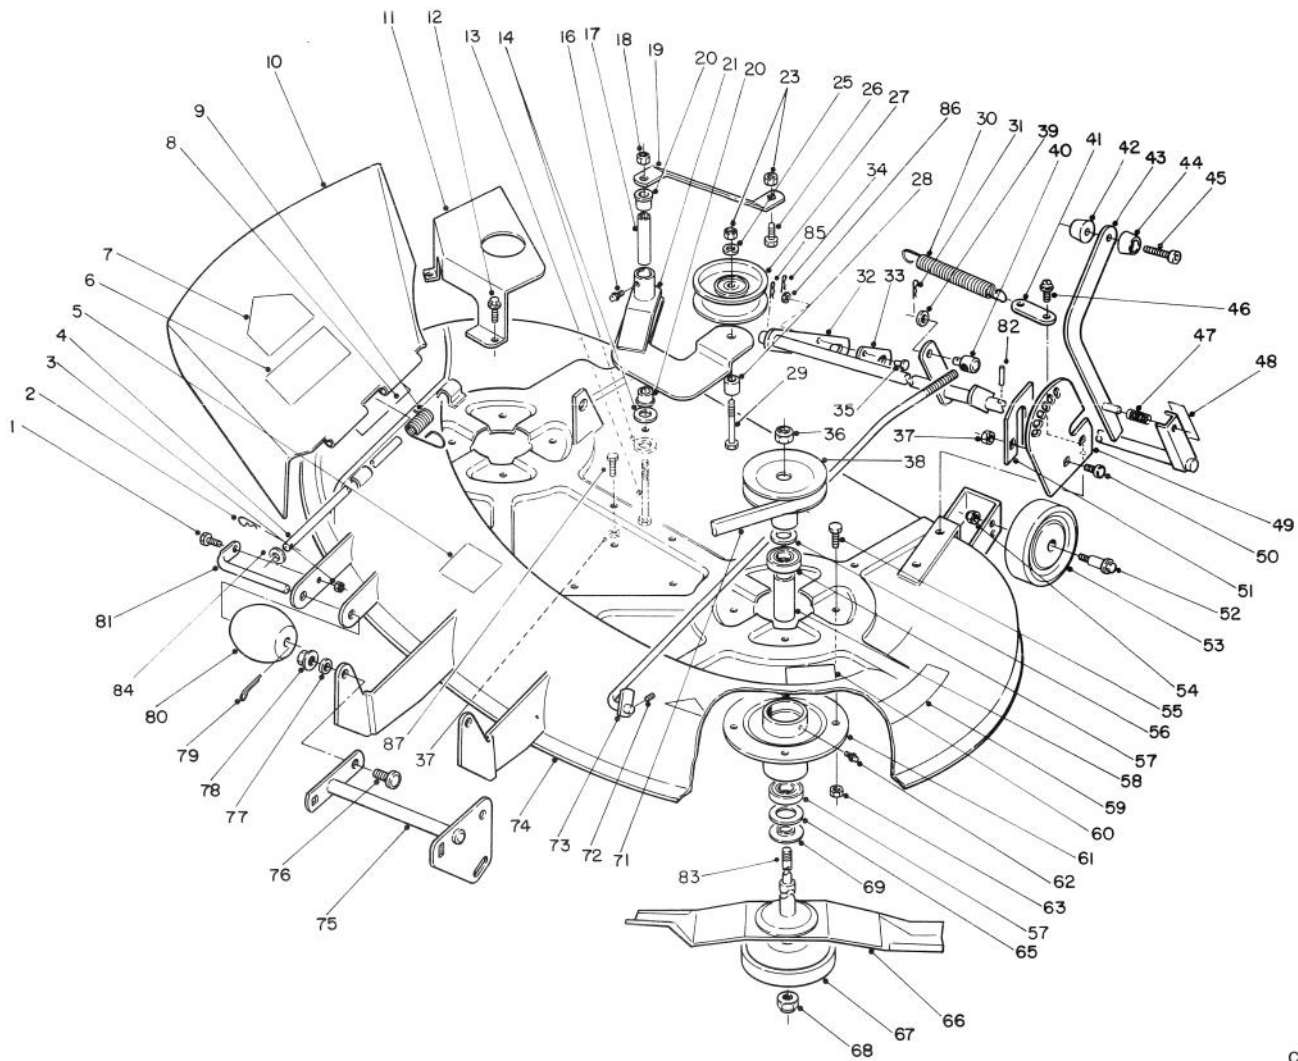

MODEL NO. 0538SL01-1000001 & UP

**PARTS  
CATALOG**

**WHEEL HORSE®  
38" (97cm) Rotary Cutting Unit**

C-0999

**38" MOWER**

Ref. No.	Part No.	Description	No. Used
1	321-4	Capscrew	1
2	3272-6	Pin - Cotter	1
3	3296-42	Nut - Lock	1
4	78-0820	Rod	1
5	117137	Decal - Belt Guide	1
6	66-1340	Decal - Danger	1
7	54-9220	Decal - Danger	1
8	66-6380	Decal - Danger	1
9	119691	Spring - Torsion	2
10	119740	Deflector	1
11	78-0830	Cover Belt	2
12	32104-76	Screw - Self Tapping	6
13	323-16	Screw - Hex. Hd.	1
14	2844	Washer	2
16	302-26	Fitting - Grease	1

Ref. No.	Part No.	Description	No. Used
17	109950	Spacer	1
18	3296-39	Nut - Lock	1
19	78-5850	Brace	1
20	109859	Bushing	2
21	78-5860	Arm - Idler	1
23	3296-39	Nut - Lock	2
25	3256-24	Washer	1
26	3231-2	Bolt - Carriage	1
27	109450	Pulley	1
28	110369	Spacer	1
29	321-13	Screw - Hex. Hd.	1
30	78-6210	Spring	1
31	933505	Cotter - Hair Pin	2
32	120671	Height Adjustment	1
33	120610	Latch	2

## 38" MOWER

Ref. No.	Part No.	Description	No. Used
34	3272-6	Pin - Cotter	2
35	9329604	Pin - Clevis	2
36	3296-41	Nut - Lock	2
37	3296-29	Nut - Lock	3
38	120240	Pulley	2
39	3256-24	Washer	1
40	7736	Stud Trunion	1
41	106318	Lever	1
42	8722	Knob	1
43	78-8321	Lever	1
44	8693	Knob	1
45	911747	Screw	1
46	926715	Screw	1
47	101853	Spring	1
48	111655	Decal Height of Cut	1
49	78-1980	Quadrant	1
50	3230-1	Bolt - Carriage	2
51	116790	Plate - Retaining	1
52	56-6590	Bolt	1
53	61-9760	Wheel	1
54	3296-39	Nut - Lock	1
55	322-3	Screw - Hex. Hd.	8
56	920216	Washer	2
57	79-1090	Bearing - Ball	4
58	54-0210	Spacer - Bearing	2
59	76-4070	Decal - Danger	1