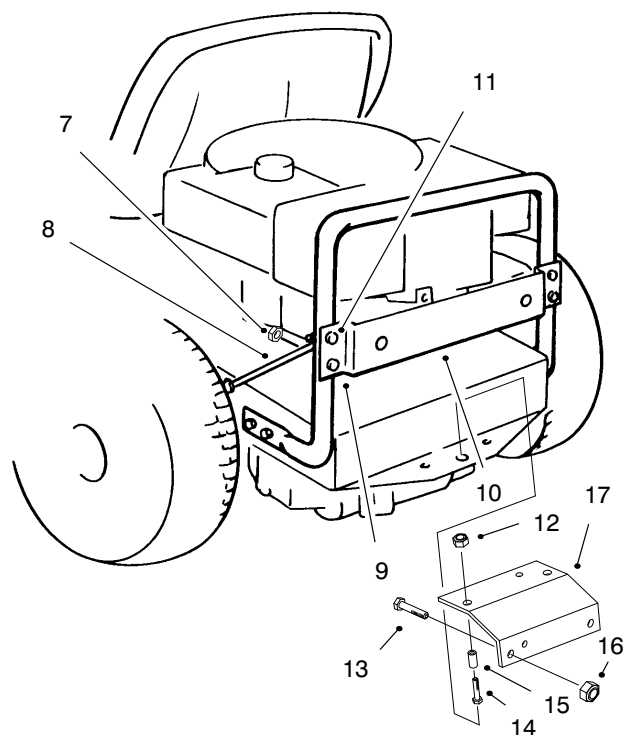

REAR ENGINE

826

MOUNTING HARDWARE

Ref. No.	Part No.	Description	No. Used
1	3296-29	Nut	2
2	322-5	Capscrew	4
3	94-1976	Bracket - Channel	1
4	322-3	Capscrew	1
5	94-1979	Bracket - Bagger Mounting	1
6	25-1530	Pin - Mounting, Lower	1
7	3296-29	Nut	4
8	88-9760	Brace - Bagging	1
9	322-7	Capscrew	3

Ref. No.	Part No.	Description	No. Used
10	88-9770	Plate - Bagging Kit	1
11	322-9	Capscrew	1
12	3296-42	Nut - Lock	1
13	322-3	Screw - Hex Hd. Cap	2
14	321-10	Screw - Hex Hd. Cap	1
15	63-7270	Spacer	1
16	3296-29	Nut - Lock	2
17	72-2560	Bracket - Latch	1