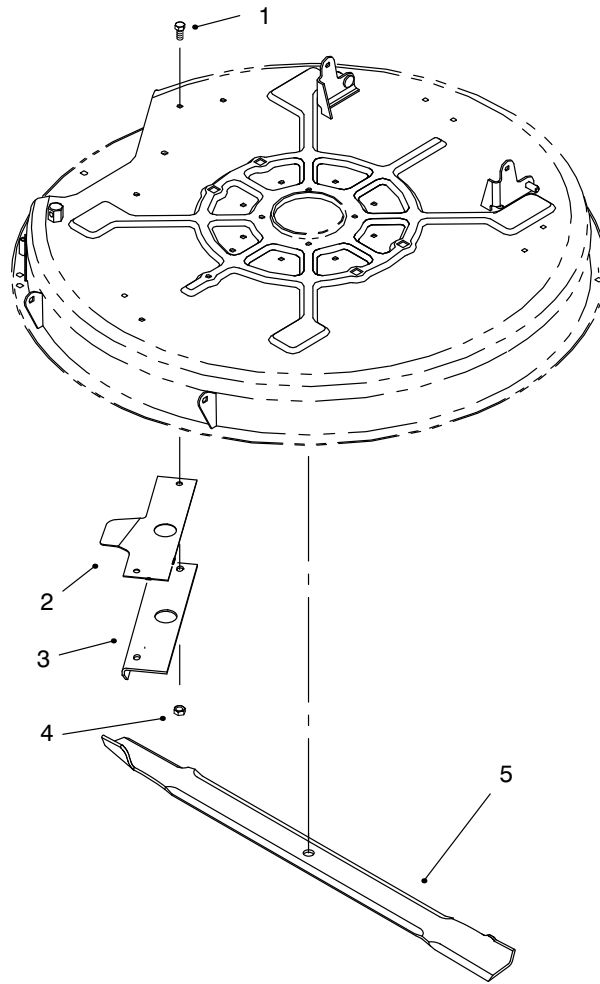

C-0545C

EASY-EMPTY GRASS CATCHER

Ref. No.	Part No.	Description	No. Used
34	321-11	Bolt	1
35	72-2530	Latch	1
39	33-2090	Bracket - Chute Support	1
41	28-8060	Chute Ass'y. (Incl. Ref.#26, 39, 42-46, 48, 49, & 52)	1
42	28-8050	Bracket - Chute Mounting	1
43	3256-49	Washer	1
44	3290-412	Rivet - Pop	4

Ref. No.	Part No.	Description	No. Used
45	28-8130	Pin - Chute	1
46	28-8070	Lanyard	1
48	32144-112	Screw	1
49	93-1122	Decal - Danger	1
50	82-5690	Retainer - Duct	1
51	22-9741	Spacer	1
52	233-68	Knob	1
54	3290-479	Fastener - Panel	1

FRONT ENGINE

827

REAR ENGINE

826

MOUNTING HARDWARE

Ref. No.	Part No.	Description	No. Used
1	3296-29	Nut	2
2	322-5	Capscrew	4
3	94-1976	Bracket - Channel	1
4	322-3	Capscrew	1
5	94-1979	Bracket - Bagger Mounting	1
6	25-1530	Pin - Mounting, Lower	1
7	3296-29	Nut	4
8	88-9760	Brace - Bagging	1
9	322-7	Capscrew	3

C-2447

BAFFLE & BLADE ASSEMBLY

Ref. No.	Part No.	Description	No. Used
1	322-3	Screw - Hex Hd. Cap	2
2	92-2494	Ramp - Deflector	1
3	44-5720	Baffle - Deck	1

Ref. No.	Part No.	Description	No. Used
4	3296-29	Nut - Lock	2
5	33-4750	Blade - 32"	1