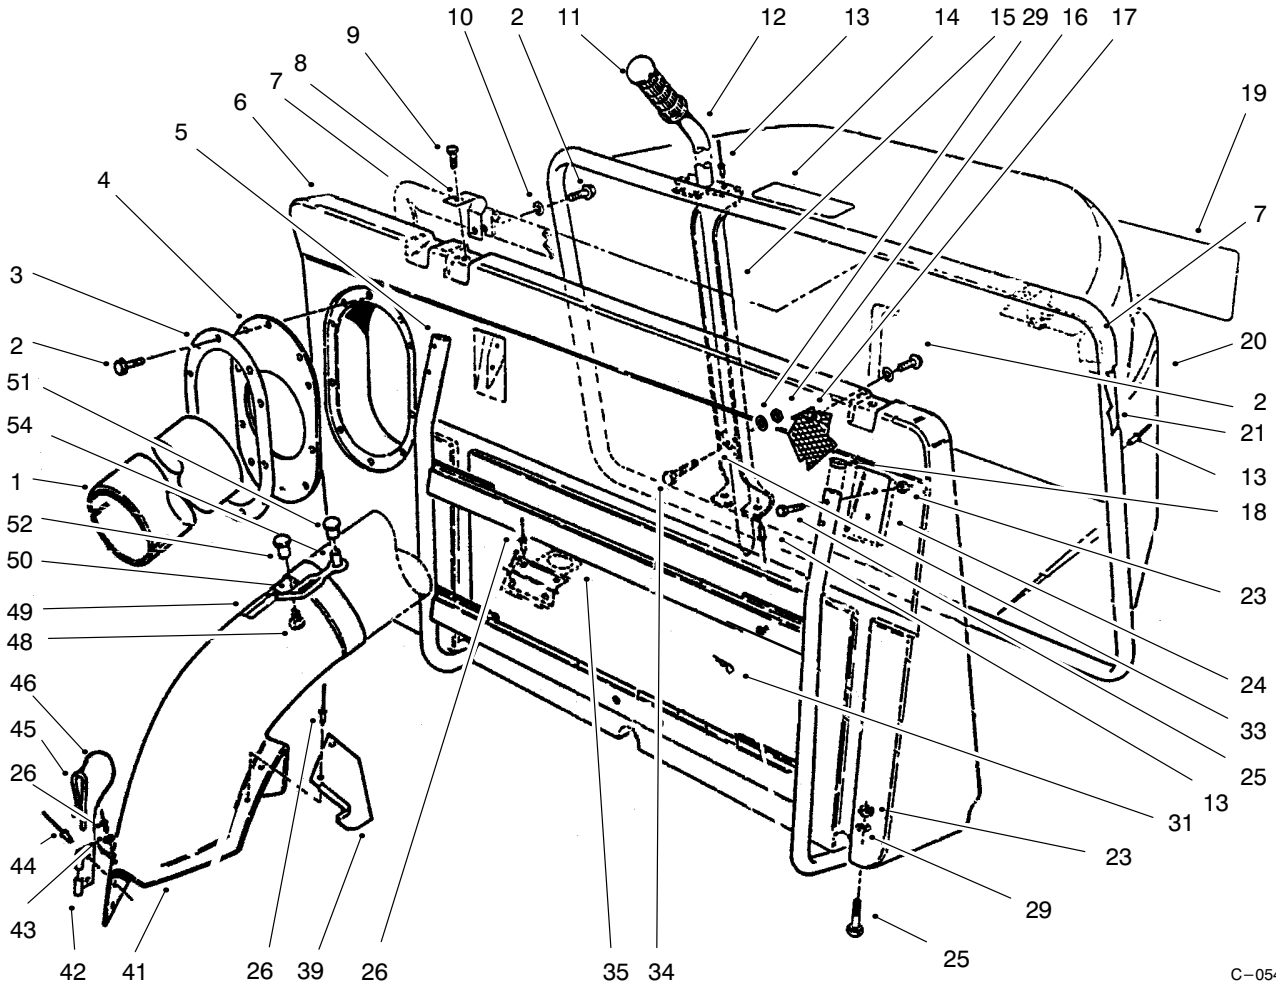

EASY-EMPTY GRASS CATCHER

FOR REAR ENGINE RIDERS AND LAWN TRACTORS WITH 32" DECKS

MODEL NO. 79096-6900001-8900001 & UP

**PARTS
CATALOG**

C-0545C

EASY-EMPTY GRASS CATCHER

Ref. No.	Part No.	Description	No. Used
1	68-3044	Duct	1
2	32144-34	Screw - Self Tapping	30
3	28-7760	Ring - Retaining	1
4	28-7770	Seal	1
5	74-3320	Frame	1
6	72-2510	Bag - Front	1
7	72-2640	Seal	1
8	72-2540	Bracket - Hinge	2
9	321-39	Screw - Button Head	4
10	3256-61	Washer - Flat	20
11	235-21	Grip - Handle	1
12	72-2660	Handle - Dump	1
13	3269-4	Rivet - Pop	18
14	92-2511	Decal - Warning	1

Ref. No.	Part No.	Description	No. Used
15	72-2630	Channel - Dump Handle	1
16	3296-42	Nut - Lock	1
17	28-7840	Screen Bag	1
18	2410-70	Plug	6
19	92-1754	Decal - Easy-Empty	1
20	72-2520	Basket - Grass	1
21	72-2650	Frame - Grass Basket	2
23	3296-42	Nut - Lock	8
24	72-2620	Plate - Backup	2
25	321-10	Bolt	8
26	3290-282	Rivet - Pop	4
29	3256-55	Washer - Flat	5
31	3290-355	Pin - Cotter	2
33	72-2550	Guide - Dump Handle	1

C-0545C

EASY-EMPTY GRASS CATCHER

Ref. No.	Part No.	Description	No. Used
34	321-11	Bolt	1
35	72-2530	Latch	1
39	33-2090	Bracket - Chute Support	1
41	28-8060	Chute Ass'y. (Incl. Ref.#26, 39, 42-46, 48, 49, & 52)	1
42	28-8050	Bracket - Chute Mounting	1
43	3256-49	Washer	1
44	3290-412	Rivet - Pop	4

Ref. No.	Part No.	Description	No. Used
45	28-8130	Pin - Chute	1
46	28-8070	Lanyard	1
48	32144-112	Screw	1
49	93-1122	Decal - Danger	1
50	82-5690	Retainer - Duct	1
51	22-9741	Spacer	1
52	233-68	Knob	1
54	3290-479	Fastener - Panel	1