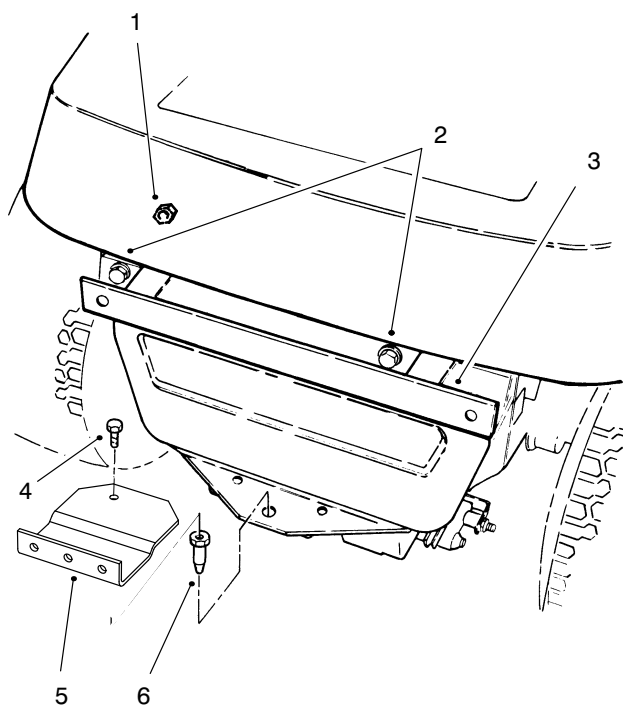

FRONT ENGINE

827