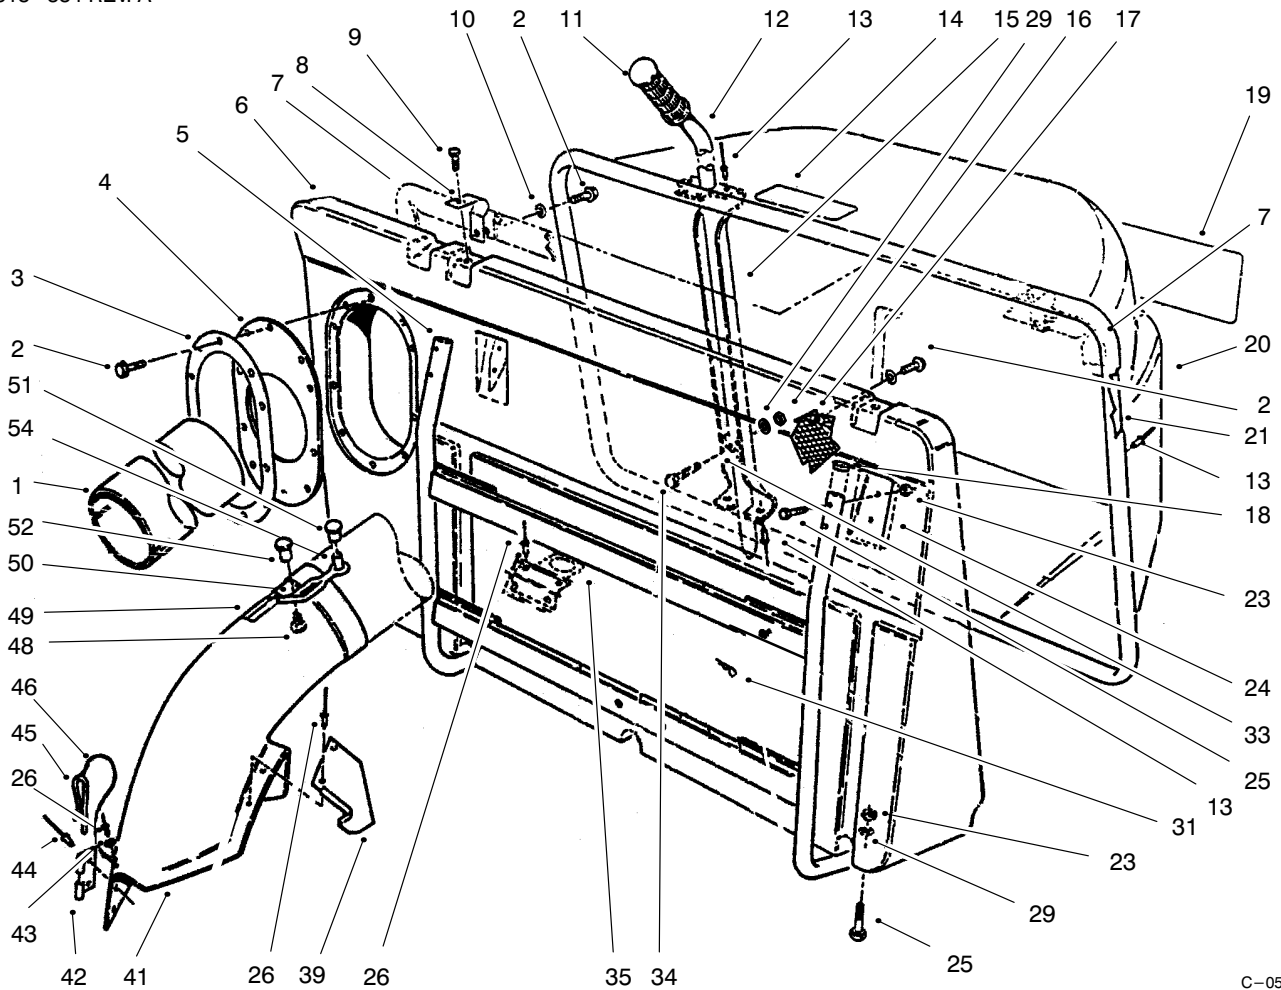

EASY-EMPTY GRASS CATCHER

FOR REAR ENGINE RIDERS AND LAWN TRACTORS WITH 32" DECKS

MODEL NO. 79096-6900001-8900001 & UP

**PARTS
CATALOG**

C-0545C

EASY-EMPTY GRASS CATCHER

Ref. No.	Part No.	Description	No. Used
1	68-3044	Duct	1
2	32144-34	Screw - Self Tapping	30
3	28-7760	Ring - Retaining	1
4	28-7770	Seal	1
5	74-3320	Frame	1
6	72-2510	Bag - Front	1
7	72-2640	Seal	1
8	72-2540	Bracket - Hinge	2
9	321-39	Screw - Button Head	4
10	3256-61	Washer - Flat	20
11	235-21	Grip - Handle	1
12	72-2660	Handle - Dump	1
13	3269-4	Rivet - Pop	18
14	92-2511	Decal - Warning	1

Ref. No.	Part No.	Description	No. Used
15	72-2630	Channel - Dump Handle	1
16	3296-42	Nut - Lock	1
17	28-7840	Screen Bag	1
18	2410-70	Plug	6
19	92-1754	Decal - Easy-Empty	1
20	72-2520	Basket - Grass	1
21	72-2650	Frame - Grass Basket	2
23	3296-42	Nut - Lock	8
24	72-2620	Plate - Backup	2
25	321-10	Bolt	8
26	3290-282	Rivet - Pop	4
29	3256-55	Washer - Flat	5
31	3290-355	Pin - Cotter	2
33	72-2550	Guide - Dump Handle	1

C-0545C

EASY-EMPTY GRASS CATCHER

Ref. No.	Part No.	Description	No. Used
34	321-11	Bolt	1
35	72-2530	Latch	1
39	33-2090	Bracket - Chute Support	1
41	28-8060	Chute Ass'y. (Incl. Ref.#26, 39, 42-46, 48, 49, & 52)	1
42	28-8050	Bracket - Chute Mounting	1
43	3256-49	Washer	1
44	3290-412	Rivet - Pop	4

Ref. No.	Part No.	Description	No. Used
45	28-8130	Pin - Chute	1
46	28-8070	Lanyard	1
48	32144-112	Screw	1
49	93-1122	Decal - Danger	1
50	82-5690	Retainer - Duct	1
51	22-9741	Spacer	1
52	233-68	Knob	1
54	3290-479	Fastener - Panel	1