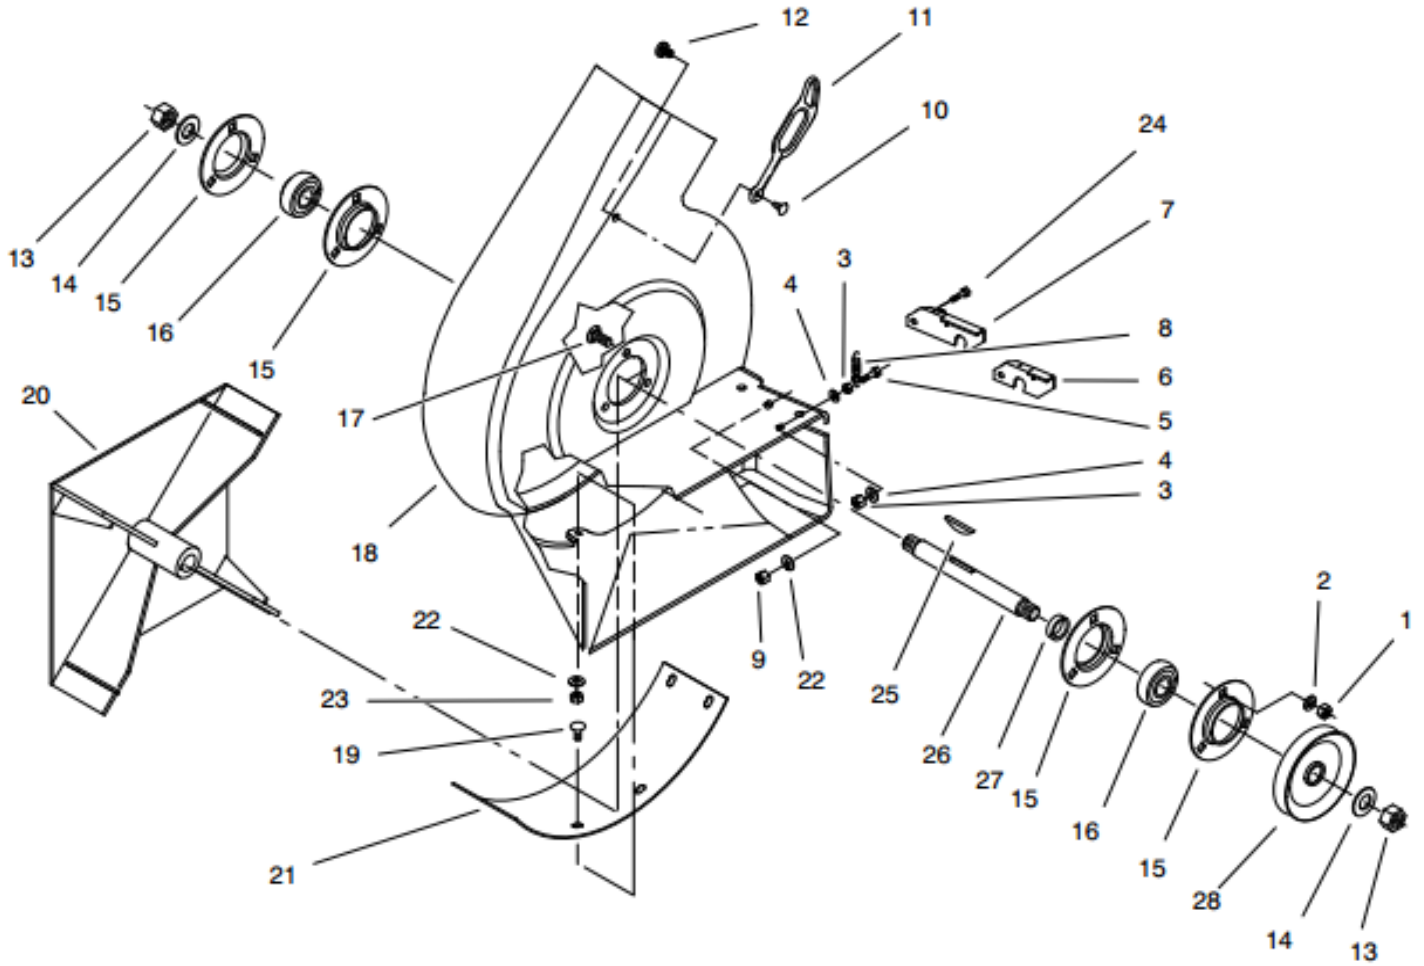

Sheet No.: 3

Blower Housing Assembly

Ref. No.	Part No.	Description	No. Used
1	3217-6	Nut - Hex	6
2	3253-4	Washer - Lock	6
3	3217-26	Nut - Hex	2
4	3256-14	Washer - Flat	2
5	32105-13	Screw - Hex Hd.	1
6	79-7220	Latch - 42" Deck	1
7	79-7230	Latch - 48" Deck	1
8	79-7390	Spring - Extension	1
9	3296-42	Nut - Lock	1
10	3290-479	Fastener - Panel	1
11	82-5690	Retainer	1
12	22-9741	Spacer - Flanged	1
13	3220-6	Nut -	2
14	3253-8	Washer - Lock	2

Ref. No.	Part No.	Description	No. Used
15	251-341	Bearing - Flanged	4
16	251-288	Bearing - Ball	2
17	3230-16	Bolt - Carriage	6
18	79-6890	Housing - Blower	1
19	3229-22	Bolt - Carriage	6
20	79-4300	Impeller	1
21	79-7170	Cover - Blower Bottom	1
22	3256-22	Washer - Flat	7
23	3296-56	Nut - Lock	6
24	321-4	Screw - Hex. Hd.	1
25	3257-40	Key - Woodruff	1
26	79-1470	Shaft - Blower	1
27	7038	Spacer	1
28	79-1460	Pulley - Blower	1