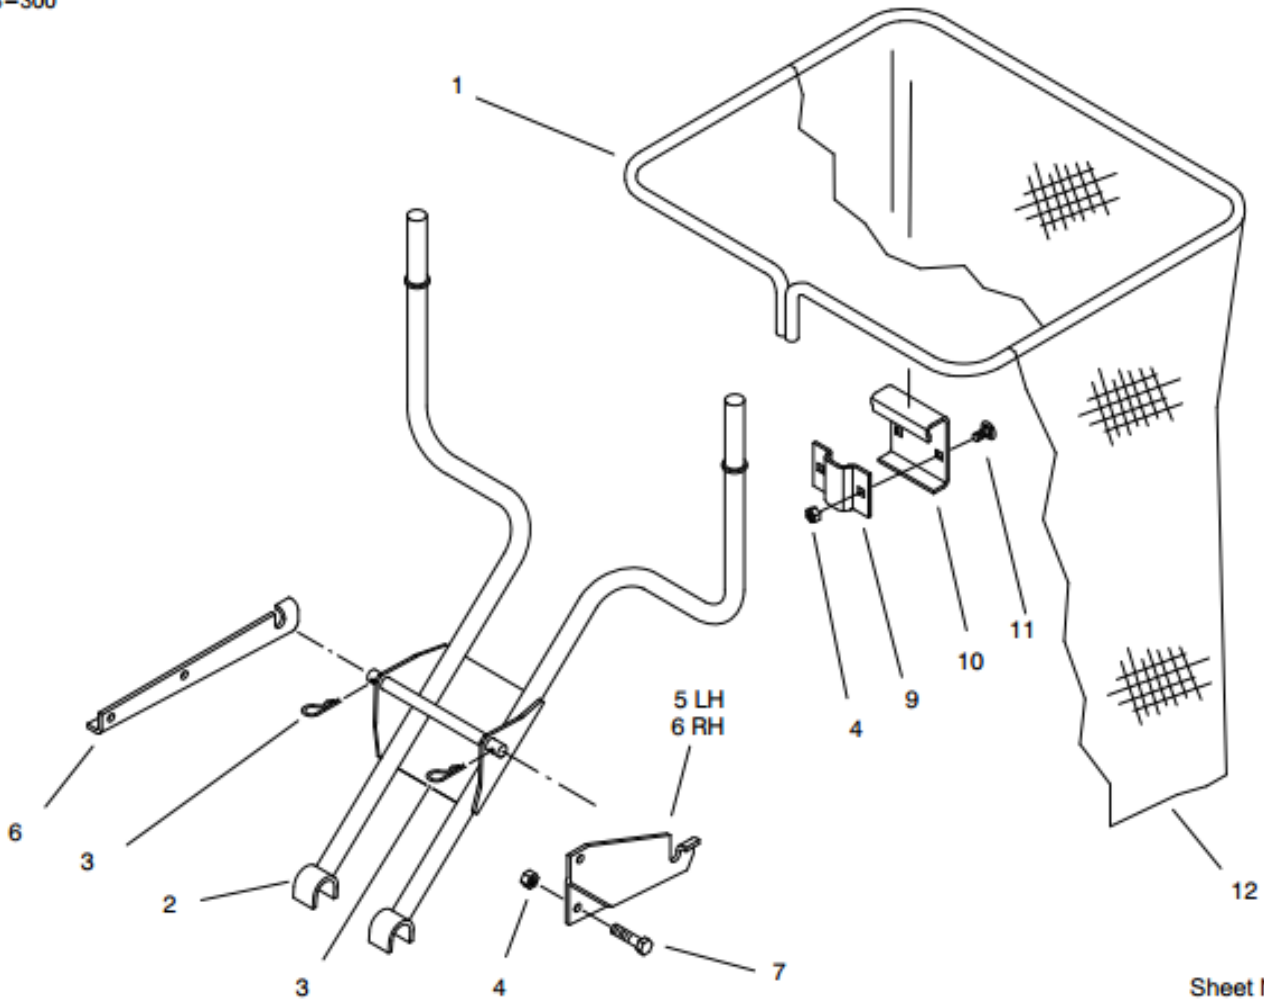

## 42" Deck Assembly

Ref. No.	Part No.	Description	No. Used
1	3296-39	Nut - Lock	1
2	79-7310	Pulley	1
3	9266714	Screw - Hex. Hd.	6
4	79-7120	Adapter - Shield	1
5	92-1161	Inner Shield Asm. (Incl. Ref. #18)	1
6	321-3	Screw - Hex. Hd.	2
7	86-9300	Shield - Belt	1
8	79-0470	Rivet - Pop	4
9	3296-42	Nut - Lock	2

Ref. No.	Part No.	Description	No. Used
10	88-1870	Bracket - Shield Support	2
11	323-6	Screw - Hex. Hd.	1
12	79-7300	Deflector	1
13	79-7000	Support - Pivot	1
14	32128-20	Nut - Flange Lock	1
15	322-3	Screw - Hex. Hd.	1
16	3256-24	Washer - Flat	1
17	92-0981	Bar - Leveler	1
18	92-7108	Decal - Danger	1

## 48" Deck Assembly

Ref. No.	Part No.	Description	No. Used	Ref. No.	Part No.	Description	No. Used
1	86-9300	Shield - Belt	1	13	32128-20	Nut - Hex Flange Lock	1
3	321-3	Screw - Hex. Hd.	2	14	79-7000	Support - Pivot	1
4	92-7108	Decal - Danger	1	15	79-7290	Deflector	1
5	92-1160	Inner Shield Assembly (Incl. Ref. #4)	1	16	3230-22	Bolt - Carriage	2
6	3234-26	Screw - Hex Flange Hd.	3	17	88-1870	Bracket - Shield Support	2
7	92-0981	Bar - Leveler	1	18	3296-42	Nut - Lock	2
8	79-7200	Adapter - Shield	1	19	79-0470	Rivet - Pop	4
9	9266714	Screw - Hex Hd.	2	20	94-1594	Chain	1
10	79-7130	Pulley	1	21	3256-3	Washer - Flat	3
11	3296-29	Nut - Lock	2	22	94-1593	Spring	1
12	322-3	Screw - Hex. Hd.	1	23	3230-3	Screw - Carriage	1