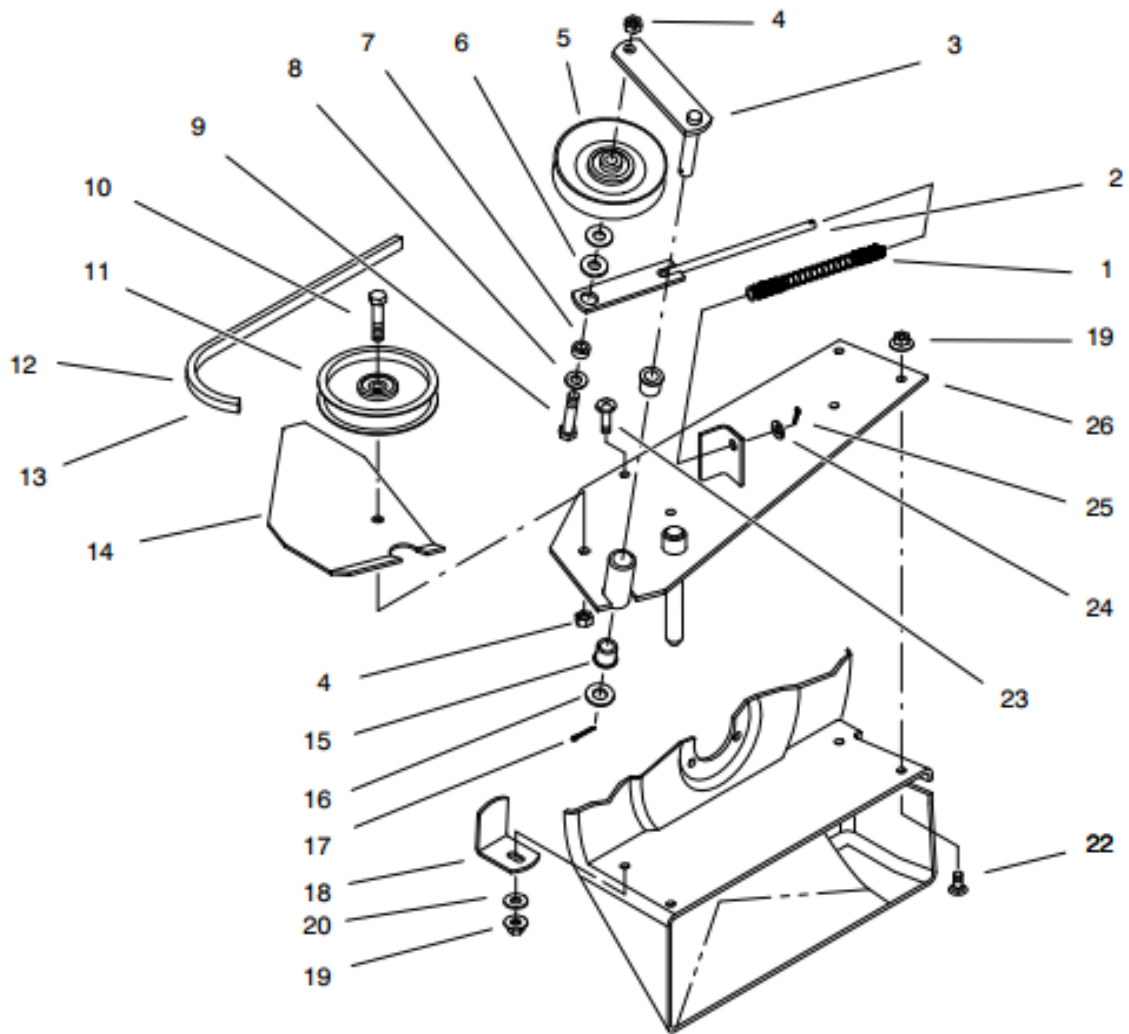

## Bagtop Assembly

Ref. No.	Part No.	Description	No. Used	Ref. No.	Part No.	Description	No. Used
1	115880	Grip - Latch	2	20	79-7240	Chute - Discharge	1
2	115481	Latch - Bag Top	2	21	118320	Handle	1
3	114439	Rivet - Pop	24	22	114960	Pin - Spring	1
4	9202704	Washer	4	23	114962	Spring - Extension	2
5	92-1734	Bag Top Assembly	1	24	9790944	Spacer	2
6	9108372	Screw	2	26	114955	Frame - Bagger	1
7	3296-42	Nut - Lock	4	27	323-6	Screw - Hex. Hd.	2
8	2412-91	Clip	2	28	114961	Hinge - Bagger Top	1
12	114966	Clamp - Seal	1	29	321-4	Screw - Hex. Hd.	2
13	117239	Seal - Chute	1	30	88-9570	Stiffener Assembly (Incl. Ref. #34)	1
14	116347	Decal - Easy Twin	1	31	3296-39	Nut - Lock	2
15	114969	Feeler - Full Bag	1	32	92-1736	Support - Screen	1
16	3218-1	Nut	1	33	114967	Screen - Bagger	1
17	32144-8	Screw	1	34	92-7113	Decal - Caution	1
18	3256-49	Washer - Flat	1				
19	233-68	Knob	1				

## Blower Housing Assembly

Ref. No.	Part No.	Description	No. Used
1	3217-6	Nut - Hex	6
2	3253-4	Washer - Lock	6
3	3217-26	Nut - Hex	2
4	3256-14	Washer - Flat	2
5	32105-13	Screw - Hex Hd.	1
6	79-7220	Latch - 42" Deck	1
7	79-7230	Latch - 48" Deck	1
8	79-7390	Spring - Extension	1
9	3296-42	Nut - Lock	1
10	3290-479	Fastener - Panel	1
11	82-5690	Retainer	1
12	22-9741	Spacer - Flanged	1
13	3220-6	Nut -	2
14	3253-8	Washer - Lock	2

Ref. No.	Part No.	Description	No. Used
15	251-341	Bearing - Flanged	4
16	251-288	Bearing - Ball	2
17	3230-16	Bolt - Carriage	6
18	79-6890	Housing - Blower	1
19	3229-22	Bolt - Carriage	6
20	79-4300	Impeller	1
21	79-7170	Cover - Blower Bottom	1
22	3256-22	Washer - Flat	7
23	3296-56	Nut - Lock	6
24	321-4	Screw - Hex. Hd.	1
25	3257-40	Key - Woodruff	1
26	79-1470	Shaft - Blower	1
27	7038	Spacer	1
28	79-1460	Pulley - Blower	1