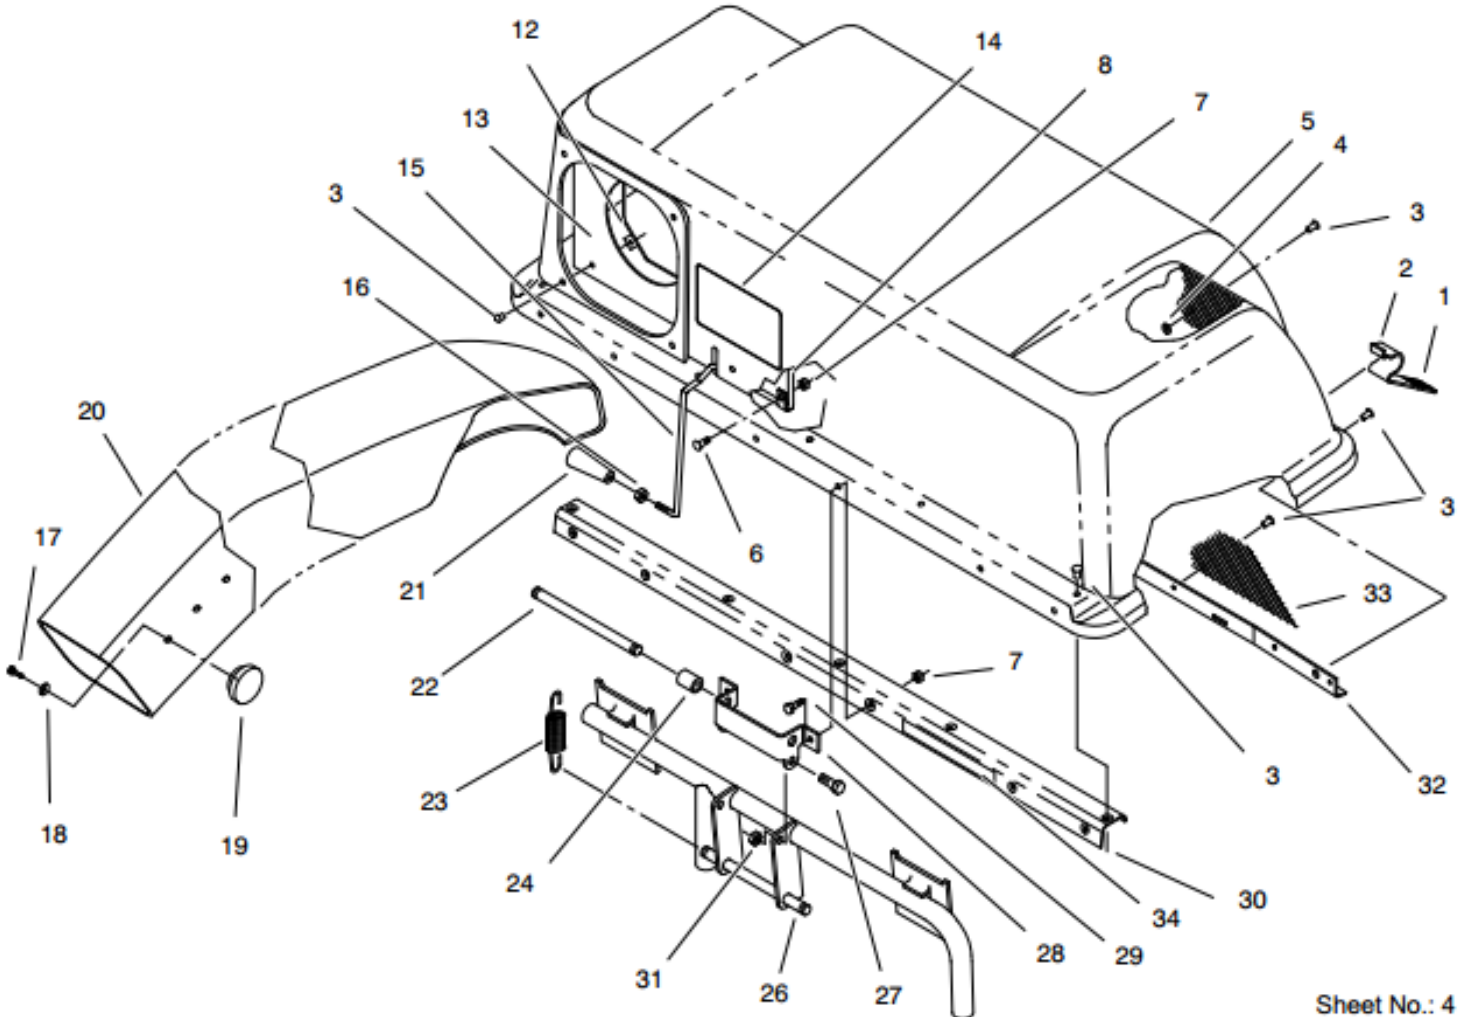

Sheet No.: 4

Bagtop Assembly

Ref. No.	Part No.	Description	No. Used	Ref. No.	Part No.	Description	No. Used
1	115880	Grip - Latch	2	20	79-7240	Chute - Discharge	1
2	115481	Latch - Bag Top	2	21	118320	Handle	1
3	114439	Rivet - Pop	24	22	114960	Pin - Spring	1
4	9202704	Washer	4	23	114962	Spring - Extension	2
5	92-1734	Bag Top Assembly	1	24	9790944	Spacer	2
6	9108372	Screw	2	26	114955	Frame - Bagger	1
7	3296-42	Nut - Lock	4	27	323-6	Screw - Hex. Hd.	2
8	2412-91	Clip	2	28	114961	Hinge - Bagger Top	1
12	114966	Clamp - Seal	1	29	321-4	Screw - Hex. Hd.	2
13	117239	Seal - Chute	1	30	88-9570	Stiffener Assembly (Incl. Ref. #34)	1
14	116347	Decal - Easy Twin	1	31	3296-39	Nut - Lock	2
15	114969	Feeler - Full Bag	1	32	92-1736	Support - Screen	1
16	3218-1	Nut	1	33	114967	Screen - Bagger	1
17	32144-8	Screw	1	34	92-7113	Decal - Caution	1
18	3256-49	Washer - Flat	1				
19	233-68	Knob	1				

© The TORO Company -1999
All Rights Reserved

TPS