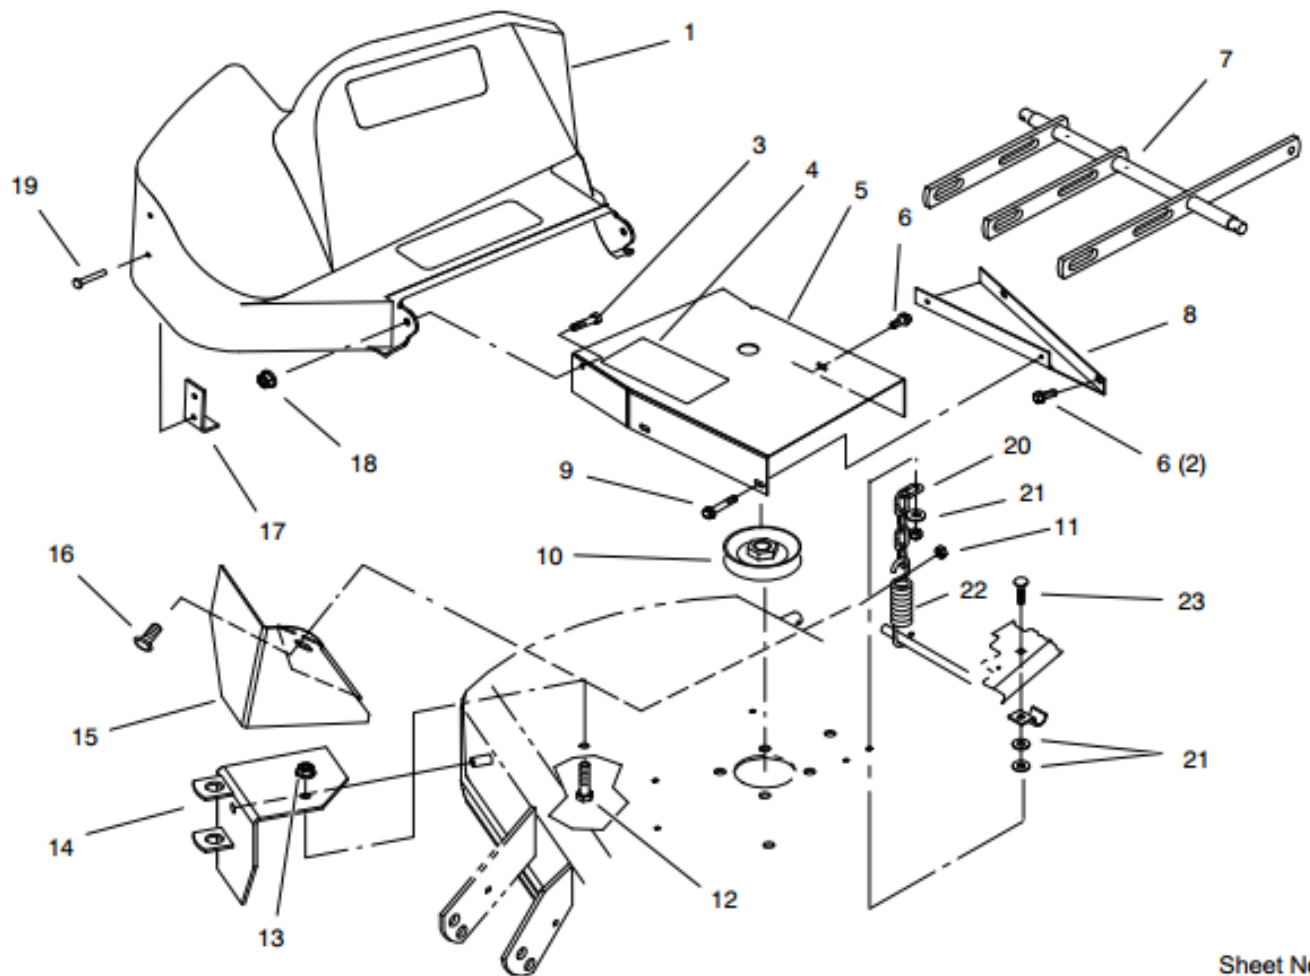

Sheet No.: 6

48" Deck Assembly

Ref. No.	Part No.	Description	No. Used	Ref. No.	Part No.	Description	No. Used
1	86-9300	Shield - Belt	1	13	32128-20	Nut - Hex Flange Lock	1
3	321-3	Screw - Hex. Hd.	2	14	79-7000	Support - Pivot	1
4	92-7108	Decal - Danger	1	15	79-7290	Deflector	1
5	92-1160	Inner Shield Assembly (Incl. Ref. #4)	1	16	3230-22	Bolt - Carriage	2
6	3234-26	Screw - Hex Flange Hd.	3	17	88-1870	Bracket - Shield Support	2
7	92-0981	Bar - Leveler	1	18	3296-42	Nut - Lock	2
8	79-7200	Adapter - Shield	1	19	79-0470	Rivet - Pop	4
9	9266714	Screw - Hex Hd.	2	20	94-1594	Chain	1
10	79-7130	Pulley	1	21	3256-3	Washer - Flat	3
11	3296-29	Nut - Lock	2	22	94-1593	Spring	1
12	322-3	Screw - Hex. Hd.	1	23	3230-3	Screw - Carriage	1