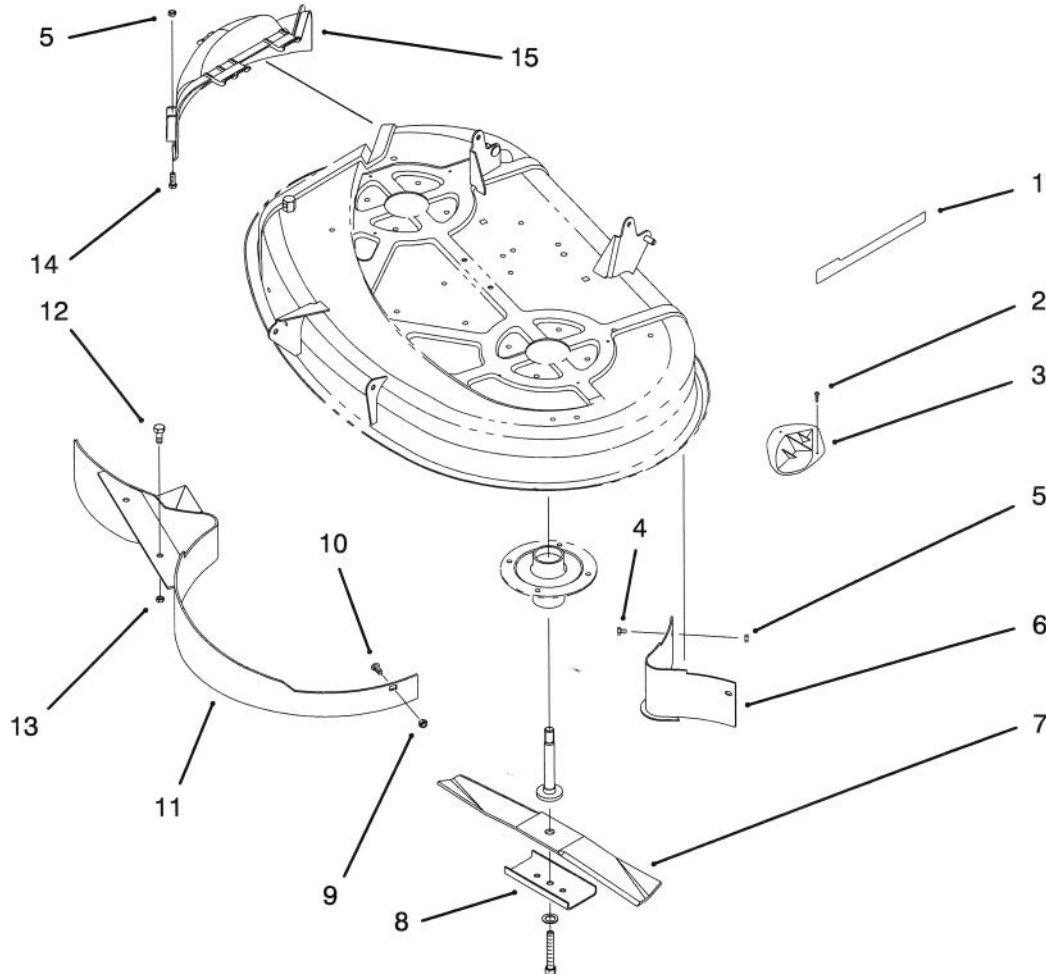

38" RECYCLER KIT

MODEL NO. 79170 - 4900001-5900001 & UP

**PARTS
CATALOG**

C-1853A

BAFFLE & BLADE ASSEMBLY

Ref. No.	Part No.	Description	No. Used	Ref. No.	Part No.	Description	No. Used
1	92-7988	Decal - 38" Recycler	1	9	3296-29	Nut - Lock	1
2	32144-111	Screw - Plastite	8	10	3230-1	Bolt - Carriage	1
3	76-2160	Kicker - Plate	4	11	79-1600	Baffle - 38" Recycler	1
4	321-4	Screw - Hex Hd Cap	2	12	323-5	Screw - Hex Hd. Cap	2
5	3296-42	Nut - Lock	2	13	3296-39	Nut - Lock	2
6	79-1640	Baffle - Deck Rear	1	14	321-14	Screw - Hex Hd. Cap	2
7	14-7799	Blade Kit	1	15	88-4430	Cover - 38" Recycler	1
8	80-0510	Stiffener - Blade	2				